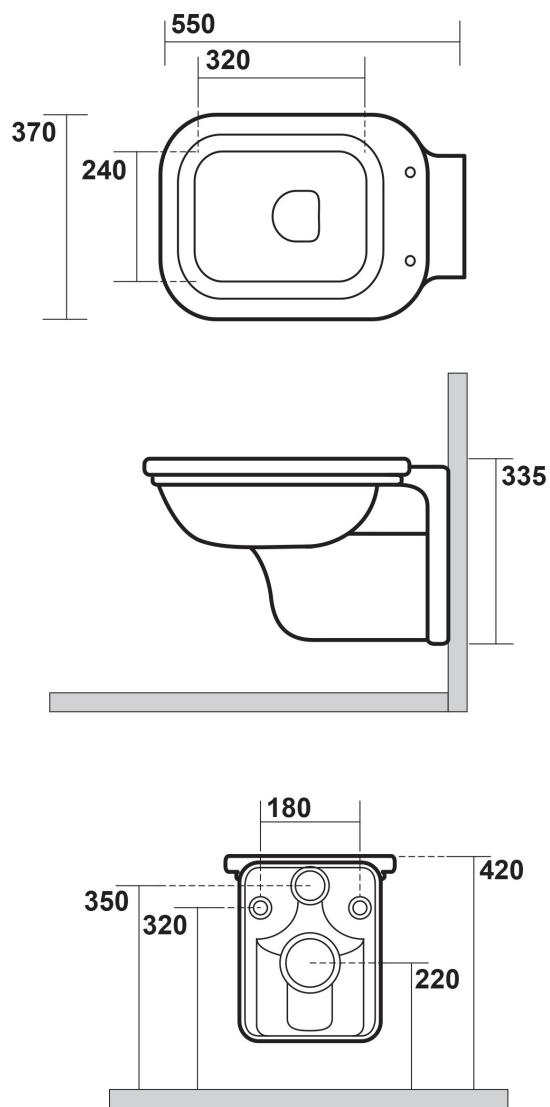

Waldorf

Cod 411501
vaso sospeso
Wall hung wc

Collection
Kerasan

Model |
Waldorf 4115

Dimensions Metric

1 inch = 2.54 cm
1 inch = 25.4 mm

WS[®]
BATH
COLLECTIONS

1051 Lea Drive - Collegeville, PA 19426
Tel. 215 513 9400 - Fax 610 831 0215
www.ws bathcollections.com - info@ws bathcollections.com