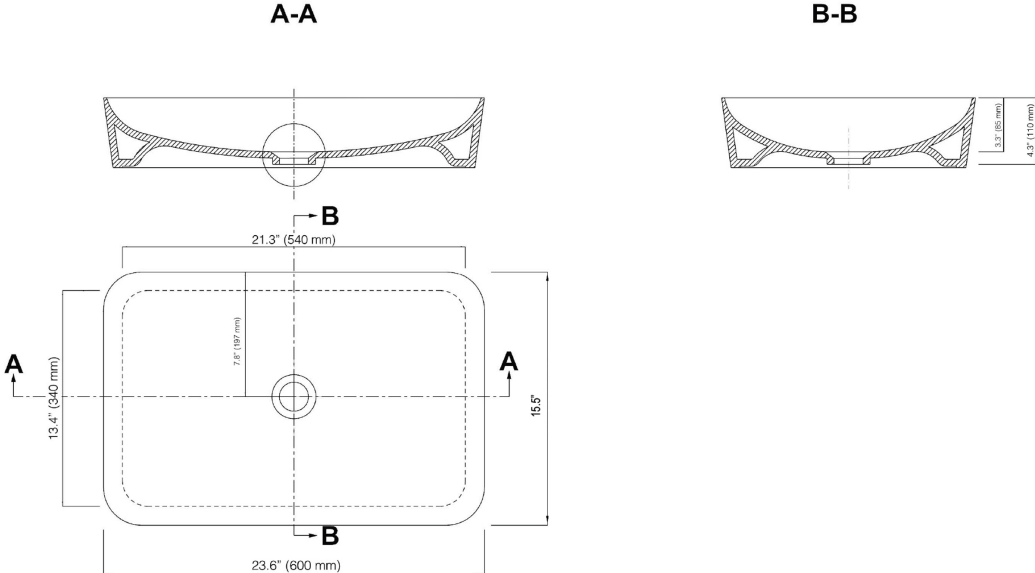

Dimensions Metric

1 inch = 2.54 cm

1 inch = 25.4 mm

1051 Lea Drive - Collegeville, PA 19426
Tel. 215 513 9400 - Fax 610 831 0215

www.ws bathcollections.com - info@ws bathcollections.com

Collection
Ultra

Model |
Ultra UL 060

Dimensions Metric
1 inch = 2.54 cm
1 inch = 25.4 mm

1051 Lea Drive - Collegeville, PA 19426
Tel. 215 513 9400 - Fax 610 831 0215
www.ws bathcollections.com - info@ws bathcollections.com

We recommend the following items that work with your sink.

Silicone (optional)

Collection
Ultra

Model |
Ultra UL 060

Dimensions Metric

1 inch = 2.54 cm
1 inch = 25.4 mm

WS[®]
BATH
COLLECTIONS

1051 Lea Drive - Collegeville, PA 19426
Tel. 215 513 9400 - Fax 610 831 0215