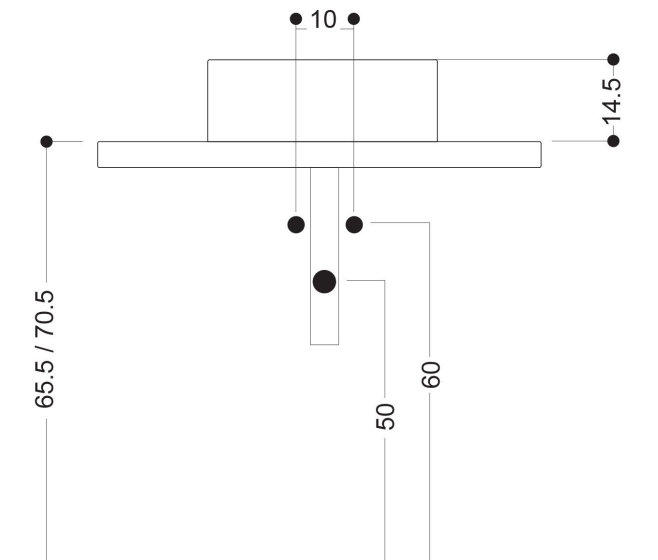

WS
T H
O N
T E

TANK 40 : LAVABO DA PIANO
OVERTOP BASIN
CODICE/CODE: **WS01901F**
MISURE/SIZE: **40x40 H15 CM**
PESO/WEIGHT: **12 KG**

N.B.: Le misure indicate possono subire una variazione dello 0,8 % circa, dovuta ad usura stampi o a piccole variazioni delle caratteristiche tecniche relative alle materie prime che compongono l'impasto.

N.B.: Indicated size could have a variation of about 0,8 % due to the usure of the moulds or the small variations of the raw materials' technical characteristics used in the mixture.

misure scasso sul piano
sizes of cut on the top

Collection
Whitestone

Model |
Tank 40

Dimensions Metric

1 inch = 2.54 cm
1 inch = 25.4 mm

WS[®]
BATH
COLLECTIONS

1051 Lea Drive - Collegeville, PA 19426
Tel. 215 513 9400 - Fax 610 831 0215
www.ws bathcollections.com - info@ws bathcollections.com

MOUNTING HARDWARE

Wall-mount installation

Bolts

Vessel/ countertop installation

Silicone (*optional*)

Collection
Whitestone

Model |
Tank 40

Dimensions Metric
1 inch = 2.54 cm
1 inch = 25.4 mm