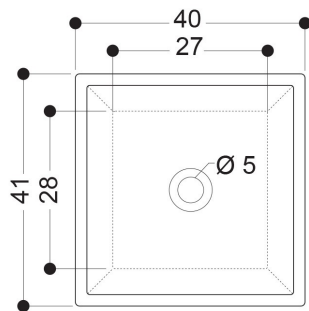

WS
T H
O N
T E

TANK 40 : LAVABO DA PIANO
OVERTOP BASIN
CODICE/CODE: **WS01901F**
MISURE/SIZE: **40x40 H15 CM**
PESO/WEIGHT: **12 KG**

N.B.: Le misure indicate possono subire una variazione dello 0,8 % circa, dovuta ad usura stampi o a piccole variazioni delle caratteristiche tecniche relative alle materie prime che compongono l'impasto.

N.B.: Indicated size could have a variation of about 0,8 % due to the usure of the moulds or the small variations of the raw materials' technical characteristics used in the mixture.

misure scasso sul piano
sizes of cut on the top

Collection
Whitestone

Model |
Tank 40

Dimensions Metric

1 inch = 2.54 cm
1 inch = 25.4 mm

WS[®]
BATH
COLLECTIONS

1051 Lea Drive - Collegeville, PA 19426
Tel. 215 513 9400 - Fax 610 831 0215
www.ws bathcollections.com - info@ws bathcollections.com

MOUNTING HARDWARE

Wall-mount installation

Bolts

Vessel/ countertop installation

Silicone (*optional*)

Collection
Whitestone

Model |
Tank 40

Dimensions Metric
1 inch = 2.54 cm
1 inch = 25.4 mm