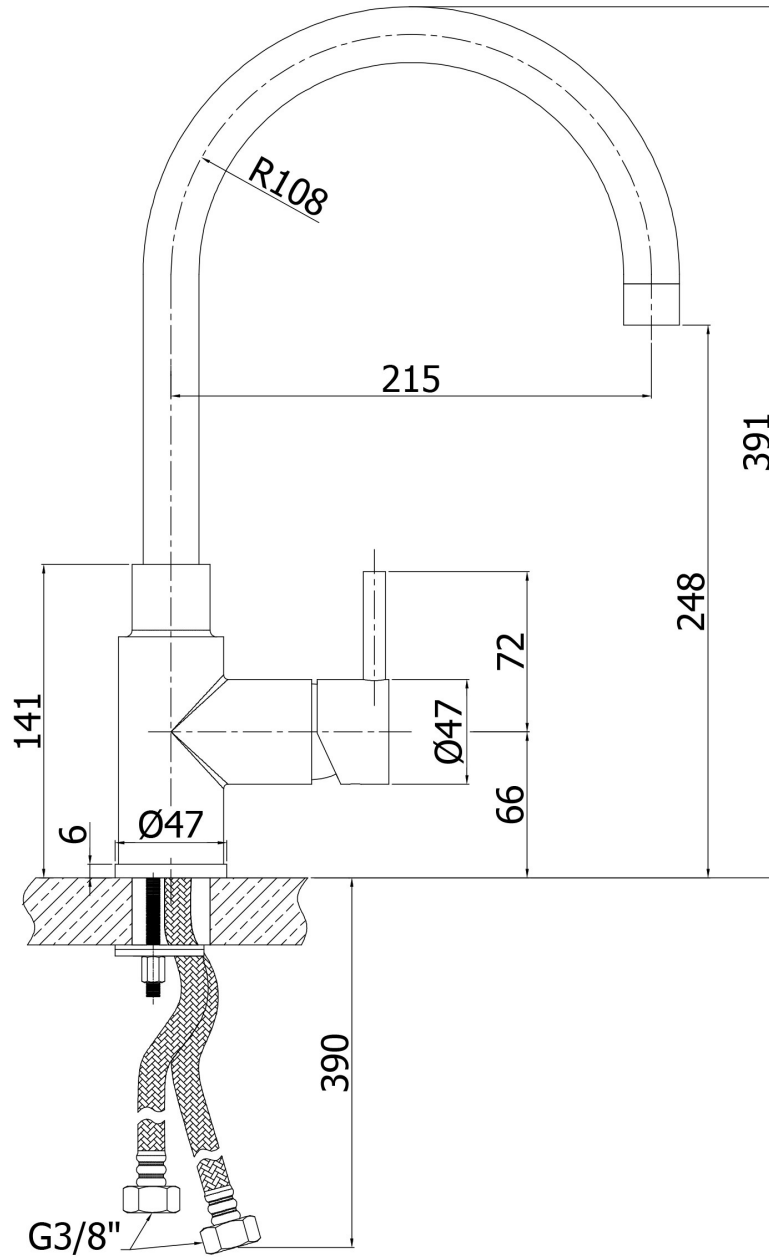

Product Specs Sheets

Collection
Steel

Model |
Steel2 180 AC

Dimensions Metric

1 inch = 2.54 cm
1 inch = 25.4 mm

WS[®]
BATH
COLLECTIONS

1051 Lea Drive - Collegeville, PA 19426
Tel. 215 513 9400 - Fax 610 831 0215
www.ws bathcollections.com - info@ws bathcollections.com