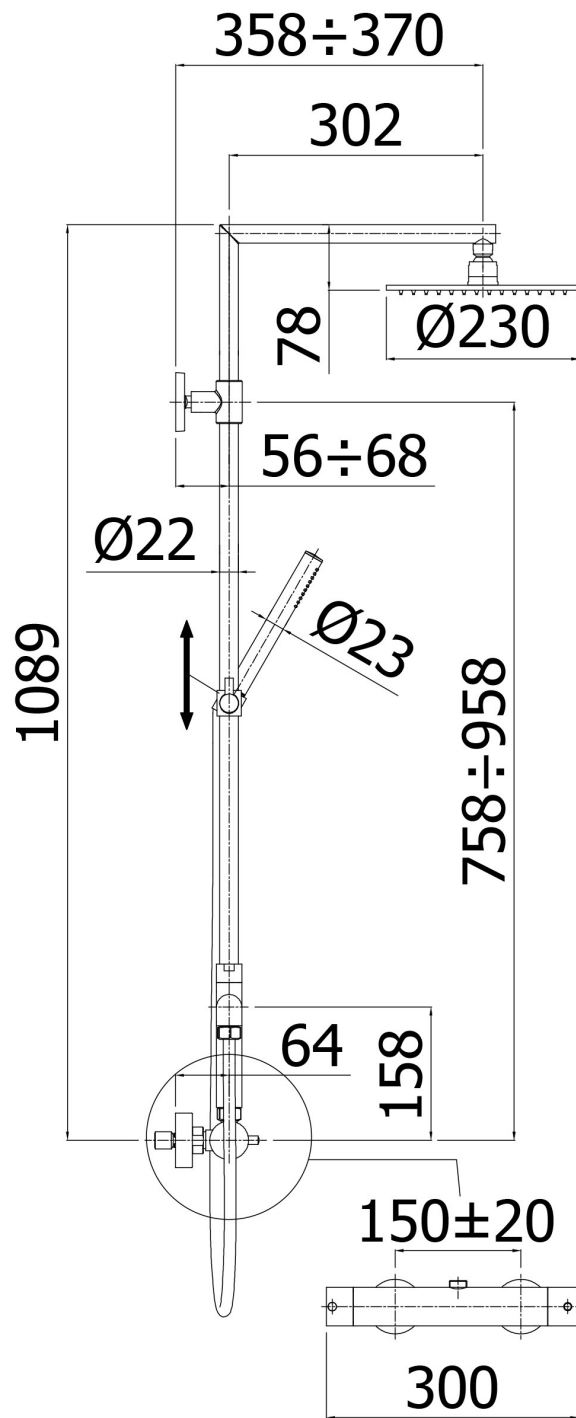

# Product Specs Sheets

Collection  
Steel

Model |  
Steel ZCOL500AC+  
Steel Q168RAC

Dimensions Metric

1 inch = 2.54 cm  
1 inch = 25.4 mm

**WS**®  
BATH  
COLLECTIONS

1051 Lea Drive - Collegeville, PA 19426  
Tel. 215 513 9400 - Fax 610 831 0215