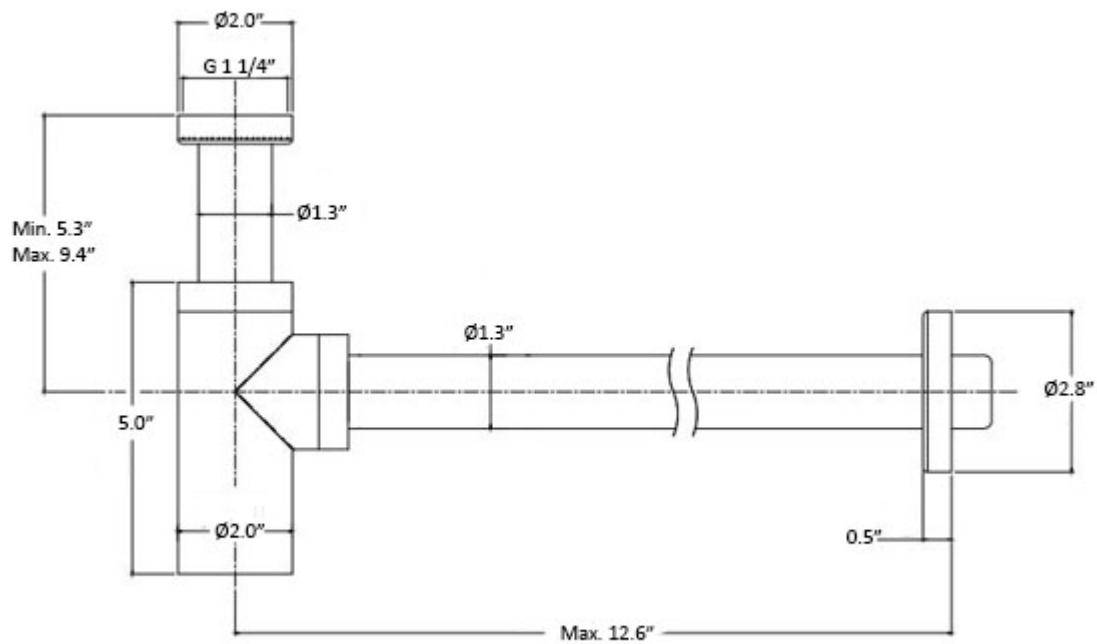

Product Specs Sheets

Collection
Steel

Model |
Steel ZACC 395AC

Dimensions Metric

1 inch = 2.54 cm
1 inch = 25.4 mm

WS[®]
BATH
COLLECTIONS

1051 Lea Drive - Collegeville, PA 19426
Tel. 215 513 9400 - Fax 610 831 0215