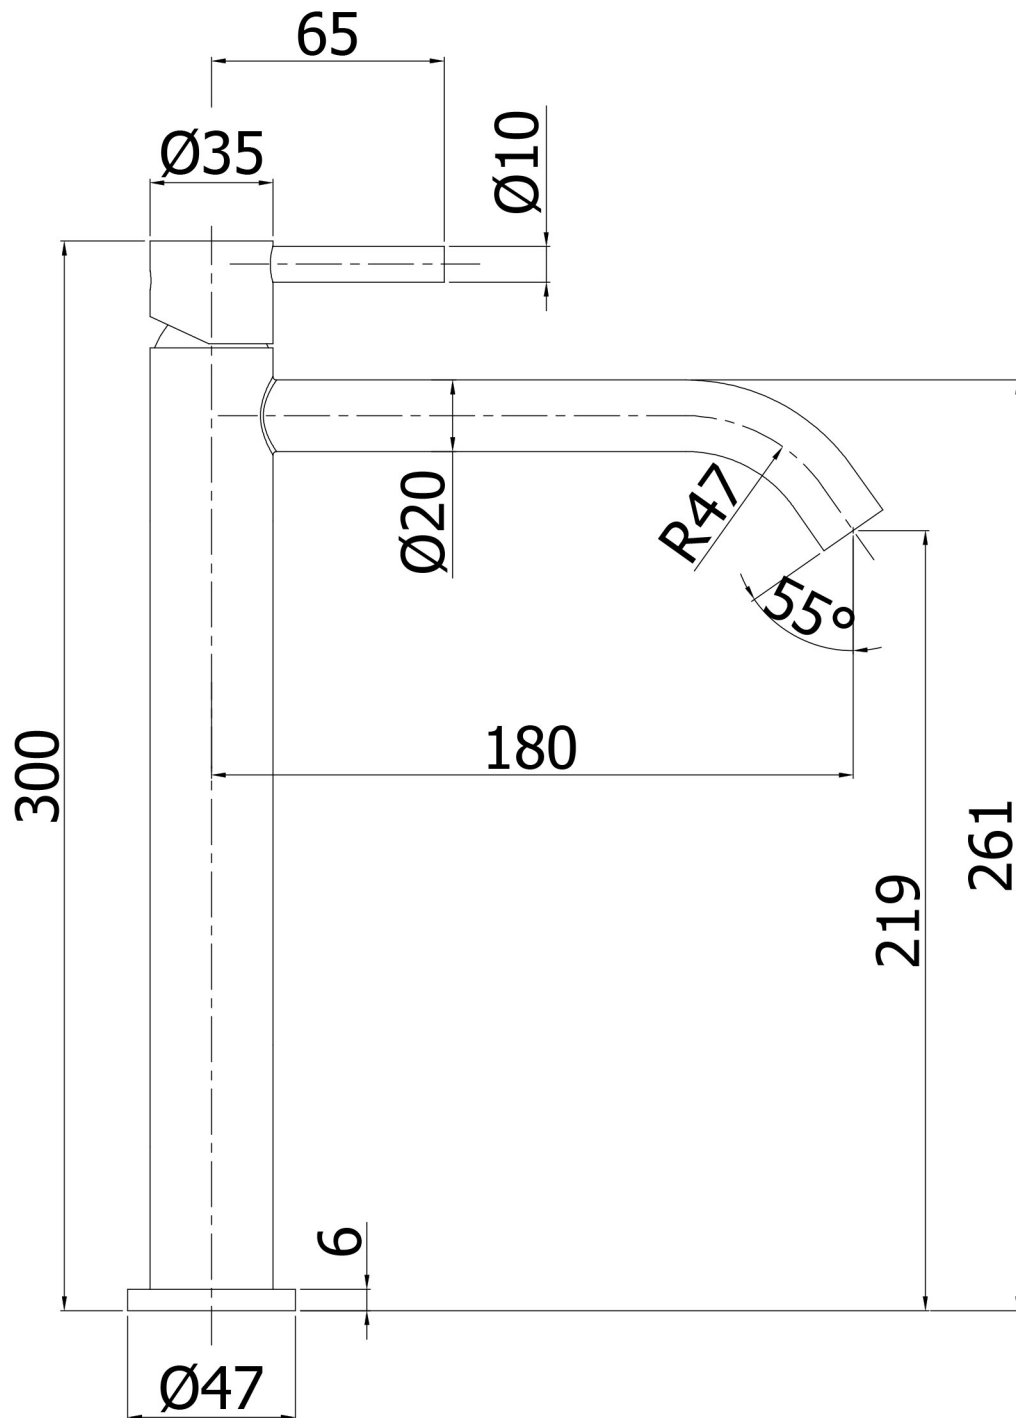

Product Specs Sheets

Collection
Steel

Model |
Steel 081AC

Dimensions Metric

1 inch = 2.54 cm
1 inch = 25.4 mm

WS[®]
BATH
COLLECTIONS

1051 Lea Drive - Collegeville, PA 19426
Tel. 215 513 9400 - Fax 610 831 0215