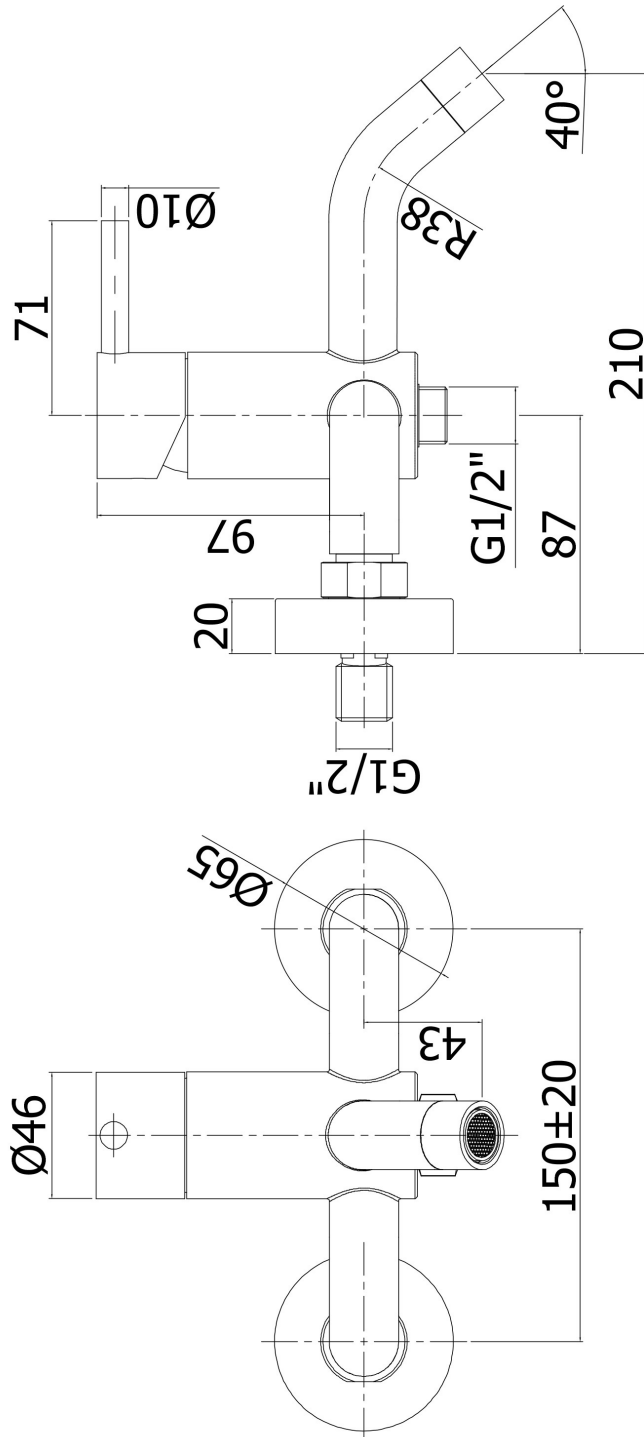

Product Specs Sheets

Collection
Steel

Model |
Steel 022AC

Dimensions Metric

1 inch = 2.54 cm
1 inch = 25.4 mm

WS[®]
BATH
COLLECTIONS

1051 Lea Drive - Collegeville, PA 19426
Tel. 215 513 9400 - Fax 610 831 0215