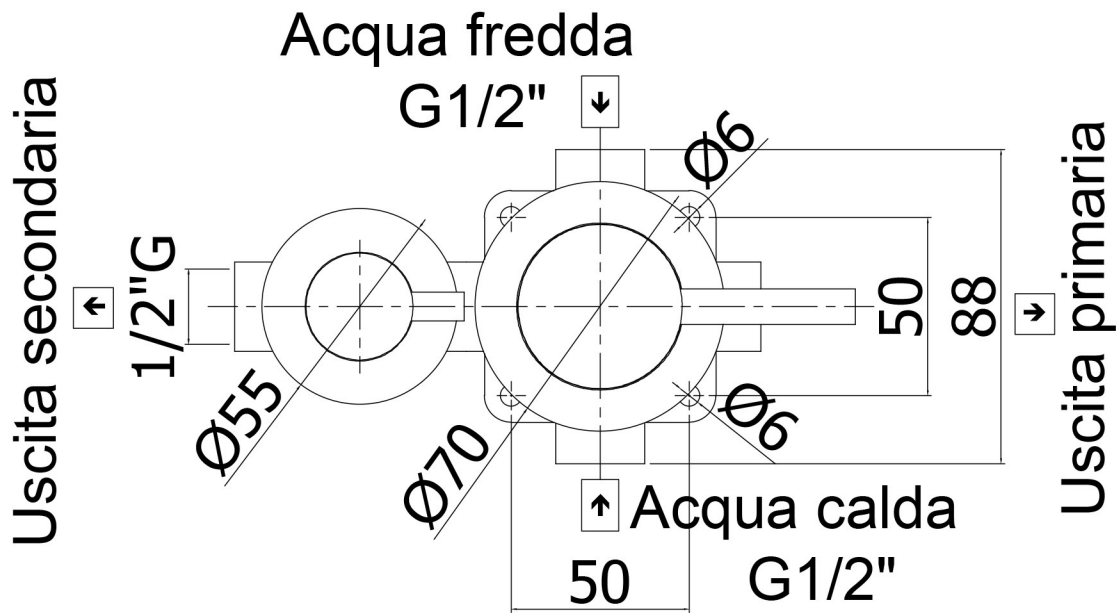

Product Specs Sheets

Collection
Steel

Model |
Steel 015AC

Dimensions Metric

1 inch = 2.54 cm
1 inch = 25.4 mm

WS[®]
BATH
COLLECTIONS

1051 Lea Drive - Collegeville, PA 19426
Tel. 215 513 9400 - Fax 610 831 0215
www.ws bathcollections.com - info@ws bathcollections.com