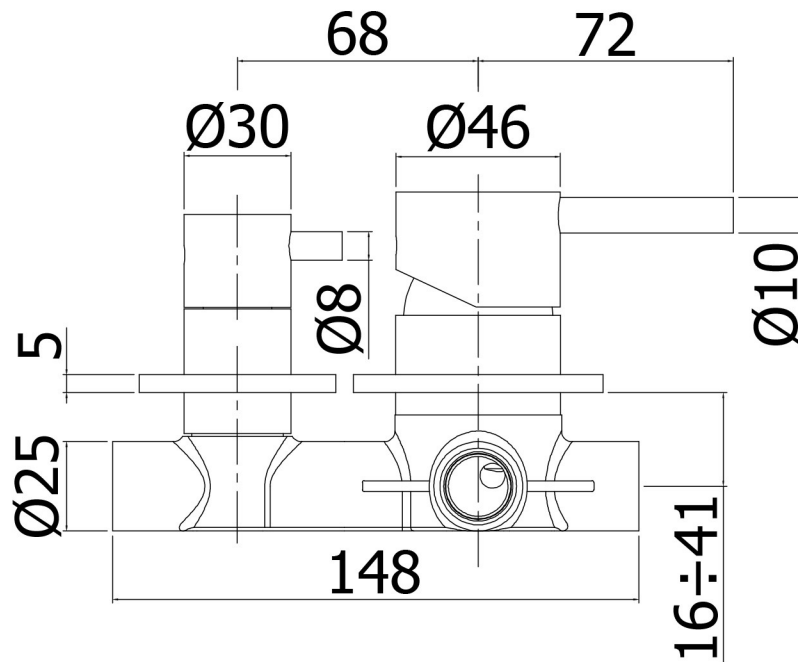

Product Specs Sheets

Collection
Steel

Model |
Steel 015AC

Dimensions Metric

1 inch = 2.54 cm
1 inch = 25.4 mm

WS[®]
BATH
COLLECTIONS

1051 Lea Drive - Collegeville, PA 19426
Tel. 215 513 9400 - Fax 610 831 0215
www.ws bathcollections.com - info@ws bathcollections.com