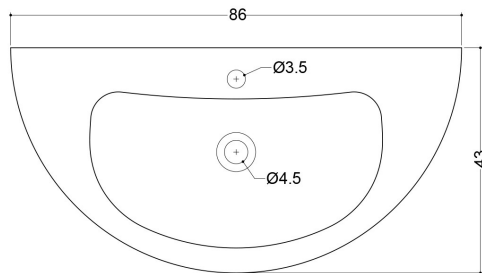

AXA

KART

WS32201F_CONSOLE 86x43 CM

N.B.: Le misure indicate possono subire una variazione dello 0.8% circa, dovuta ad usura stampi o a piccole variazioni delle caratteristiche tecniche relative alle materie prime che compongono l'impasto.

N.B.: Indicated size could have a variation of about 0.8% due to the usure of the moulds or the small variations of the raw materials' technical characteristics used in the mixture.

Collection
Kart

Model |
Kart 86 - WS32201F

Dimensions Metric

1 inch = 2.54 cm
1 inch = 25.4 mm

WS[®]
BATH
COLLECTIONS

1051 Lea Drive - Colleagueville, PA 19426
Tel. 215 513 9400 - Fax 610 831 0215

www.ws bathcollections.com - info@ws bathcollections.com

MOUNTING HARDWARE

Wall-mount installation

Bolts

Vessel/ countertop installation

Silicone (*optional*)

Collection
Kart

Model |
Kart 86 - WS32201F

Dimensions Metric
1 inch = 2.54 cm
1 inch = 25.4 mm