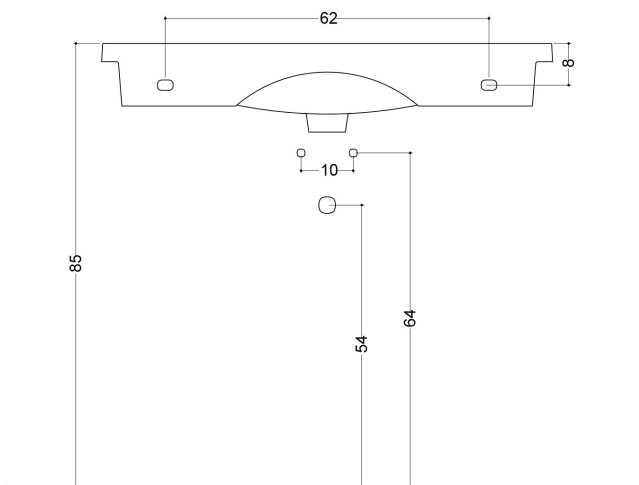

AXA

KART

WS32201F_CONSOLE 86x43 CM

N.B.: Le misure indicate possono subire una variazione dello 0.8% circa, dovuta ad usura stampi o a piccole variazioni delle caratteristiche tecniche relative alle materie prime che compongono l'impasto.

N.B.: Indicated size could have a variation of about 0.8% due to the usure of the moulds or the small variations of the raw materials' technical characteristics used in the mixture.

Collection
Kart

Model |
Kart 86 - WS32201F

Dimensions Metric

1 inch = 2.54 cm
1 inch = 25.4 mm

WS[®]
BATH
COLLECTIONS

1051 Lea Drive - Colleagueville, PA 19426
Tel. 215 513 9400 - Fax 610 831 0215

www.ws bathcollections.com - info@ws bathcollections.com

MOUNTING HARDWARE

Wall-mount installation

Bolts

Vessel/ countertop installation

Silicone (*optional*)

Collection
Kart

Model |
Kart 86 - WS32201F

Dimensions Metric
1 inch = 2.54 cm
1 inch = 25.4 mm