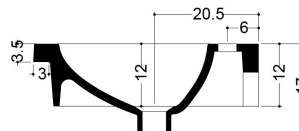

AXA

KART

WS32201F_CONSOLE 86x43 CM

N.B.: Le misure indicate possono subire una variazione dello 0.8% circa, dovuta ad usura stampi o a piccole variazioni delle caratteristiche tecniche relative alle materie prime che compongono l'impasto.

N.B.: Indicated size could have a variation of about 0.8% due to the usure of the moulds or the small variations of the raw materials' technical characteristics used in the mixture.

Collection
Kart

Model |
Kart 86 - WS32201F

Dimensions Metric

1 inch = 2.54 cm
1 inch = 25.4 mm

WS[®]
BATH
COLLECTIONS

1051 Lea Drive - Colleagueville, PA 19426
Tel. 215 513 9400 - Fax 610 831 0215

www.ws bathcollections.com - info@ws bathcollections.com

MOUNTING HARDWARE

Wall-mount installation

Bolts

Vessel/ countertop installation

Silicone (*optional*)

Collection
Kart

Model |
Kart 86 - WS32201F

Dimensions Metric
1 inch = 2.54 cm
1 inch = 25.4 mm