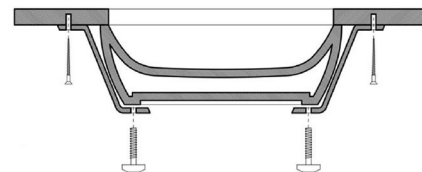

H10 50U - 8108101

Plan View

Elevation View

Side View

Installation Instructions - Under Mount Installation  
Mounting Hardware (*Brackets included*)

Bottom View

Top View

Collection  
H10

Model |  
H10 50"W - 8108101 "

Dimensions Metric  
1 inch = 2.54 cm  
1 inch = 25.4 mm

**WS**<sup>®</sup>  
BATH  
COLLECTIONS

1051 Lea Drive - Collegeville, PA 19426  
Tel. 215 513 9400 - Fax 610 831 0215  
[www.ws bathcollections.com](http://www.ws bathcollections.com) - [info@ws bathcollections.com](mailto:info@ws bathcollections.com)