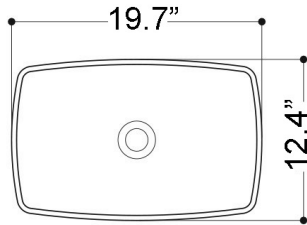

H10 50U - 8108101

Plan View