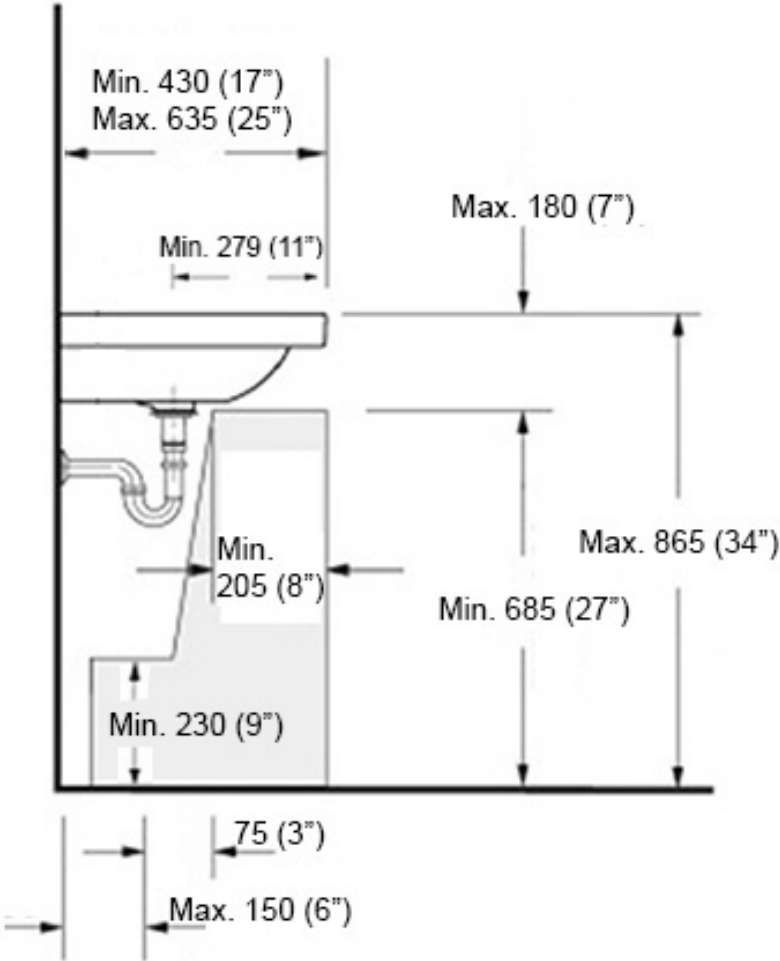

Recommended ADA Installation

Note: ADA Compliant when installed in accordance with ADA guidelines

Collection H10	Model | H10 50U 8108101	Dimensions Metric <i>1 inch = 2.54 cm</i> <i>1 inch = 25.4 mm</i>	1051 Lea Drive - Collegeville, PA 19426 Tel. 215 513 9400 - Fax 610 831 0215 www.ws bathcollections.com - info@ws bathcollectins.com