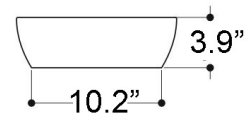

Side View

Installation Instructions - Under Mount Installation
Mounting Hardware (*Brackets included*)