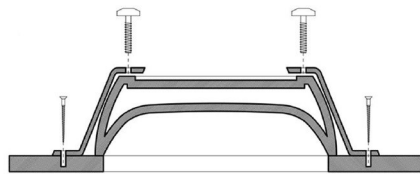

H10 50U - 8108101

Plan View

Elevation View

Side View

Installation Instructions - Under Mount Installation  
Mounting Hardware (*Brackets included*)

Bottom View

Top View

Collection  
H10

Model |  
H10 50"W - 8108101 "

Dimensions Metric  
1 inch = 2.54 cm  
1 inch = 25.4 mm

**WS**<sup>®</sup>  
BATH  
COLLECTIONS

1051 Lea Drive - Collegeville, PA 19426  
Tel. 215 513 9400 - Fax 610 831 0215  
[www.ws bathcollections.com](http://www.ws bathcollections.com) - [info@ws bathcollections.com](mailto:info@ws bathcollections.com)