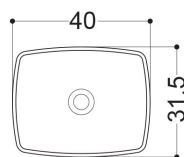

AXA

H10

81080_LAVABO DA PIANO E SOTTOPIANO SENZA PIANO RUBINETTERIA 40X32 CM
OVERTOP OR UNDERTOP BASIN WITHOUT TAP HOLE 40X32 CM

N.B.: Le misure indicate possono subire una variazione dello 0,8 % circa, dovuta ad usura stampi o a piccole variazioni delle caratteristiche tecniche relative alle materie prime che compongono l'impasto.

N.B.: Indicated size could have a variation of about 0,8 % due to the usure of the moulds or the small variations of the raw materials' technical characteristics used in the mixture.

Collection
H10

Model |
H10 40

Dimensions Metric

1 inch = 2.54 cm
1 inch = 25.4 mm

WS[®]
BATH
COLLECTIONS

1051 Lea Drive - Collegeville, PA 19426
Tel. 215 513 9400 - Fax 610 831 0215
www.ws bathcollections.com - info@ws bathcollections.com

MOUNTING HARDWARE

Wall-mount installation

Bolts

Vessel/ countertop installation

Silicone (*optional*)

Collection
H10

Model |
H10 40

Dimensions Metric
1 inch = 2.54 cm
1 inch = 25.4 mm