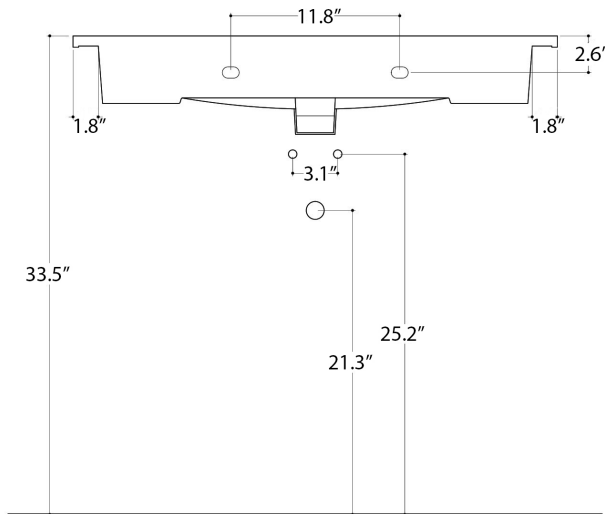

AXA

DROP

WS32801F_CONSOLE 86X51 CM

N.B.: Le misure indicate possono subire una variazione dello 0,8 % circa, dovuta ad usura stampi o a piccole variazioni delle caratteristiche tecniche relative alle materie prime che compongono l'impasto.

N.B.: Indicated size could have a variation of about 0,8 % due to the usure of the moulds or the small variations of the raw materials' technical characteristics used in the mixture.

Collection
Drop

Model |
Drop 86 - WS32801F

Dimensions Metric

1 inch = 2.54 cm
1 inch = 25.4 mm

WS[®]
BATH
COLLECTIONS

1051 Lea Drive - Collegeville, PA 19426
Tel. 215 513 9400 - Fax 610 831 0215
www.ws bathcollections.com - info@ws bathcollections.com

MOUNTING HARDWARE

Wall-mount installation

Bolts

Vessel/ countertop installation

Silicone (*optional*)

Collection
Drop

Model |
Drop 86 - WS32801F

Dimensions Metric
1 inch = 2.54 cm
1 inch = 25.4 mm