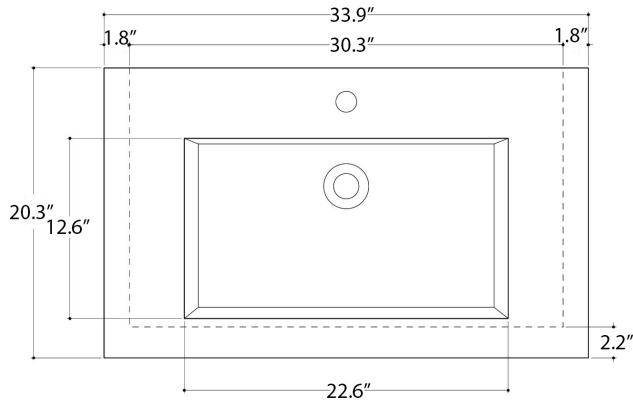

AXA

DROP

WS32801F_CONSOLE 86X51 CM

N.B.: Le misure indicate possono subire una variazione dello 0,8 % circa, dovuta ad usura stampi o a piccole variazioni delle caratteristiche tecniche relative alle materie prime che compongono l'impasto.

N.B.: Indicated size could have a variation of about 0,8 % due to the usure of the moulds or the small variations of the raw materials' technical characteristics used in the mixture.

Collection
Drop

Model |
Drop 86 - WS32801F

Dimensions Metric

1 inch = 2.54 cm
1 inch = 25.4 mm

WS[®]
BATH
COLLECTIONS

1051 Lea Drive - Collegeville, PA 19426
Tel. 215 513 9400 - Fax 610 831 0215
www.ws bathcollections.com - info@ws bathcollections.com

MOUNTING HARDWARE

Wall-mount installation

Bolts

Vessel/ countertop installation

Silicone (*optional*)

Collection
Drop

Model |
Drop 86 - WS32801F

Dimensions Metric
1 inch = 2.54 cm
1 inch = 25.4 mm