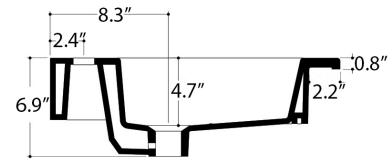

AXA

DROP

WS32801F_CONSOLE 86X51 CM

N.B.: Le misure indicate possono subire una variazione dello 0,8 % circa, dovuta ad usura stampi o a piccole variazioni delle caratteristiche tecniche relative alle materie prime che compongono l'impasto.

N.B.: Indicated size could have a variation of about 0,8 % due to the usure of the moulds or the small variations of the raw materials' technical characteristics used in the mixture.

Collection
Drop

Model |
Drop 86 - WS32801F

Dimensions Metric

1 inch = 2.54 cm
1 inch = 25.4 mm

WS[®]
BATH
COLLECTIONS

1051 Lea Drive - Collegeville, PA 19426
Tel. 215 513 9400 - Fax 610 831 0215
www.ws bathcollections.com - info@ws bathcollections.com

MOUNTING HARDWARE

Wall-mount installation

Bolts

Vessel/ countertop installation

Silicone (*optional*)

Collection
Drop

Model |
Drop 86 - WS32801F

Dimensions Metric
1 inch = 2.54 cm
1 inch = 25.4 mm