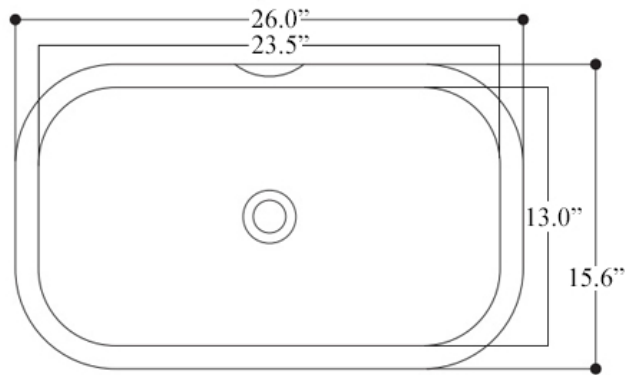

Features

- Ceramic
- With overflow
- Under-mount installation
- Without faucet hole

Ciotola 66U - 1509401

SKU# | Option:

- Ciotola 66U - 1509401 | White

<p>Collection Ciotola</p>	<p>Model Ciotola 66U - 1509401</p>	<p>Dimensions Metric <i>1 inch = 2.54 cm</i> <i>1 inch = 25.4 mm</i></p>	 <p>1051 Lea Drive - Collegeville, PA 19426 Tel. 215 513 9400 - Fax 610 831 0215 www.ws bathcollections.com - info@ws bathcollectins.com</p>
--------------------------------------	---	--	---

Collection
Ciotola

Model |
Ciotola 66U

Dimensions Metric
1 inch = 2.54 cm
1 inch = 25.4 mm

WS[®]
BATH
COLLECTIONS

1051 Lea Drive - Collegeville, PA 19426
Tel. 215 513 9400 - Fax 610 831 0215
www.ws bathcollections.com - info@ws bathcollections.com

MOUNTING HARDWARE

Wall-mount installation

Bolts

Vessel/ countertop installation

Silicone (*optional*)

Collection
Ciotola

Model |
Ciotola 66U

Dimensions Metric
1 inch = 2.54 cm
1 inch = 25.4 mm