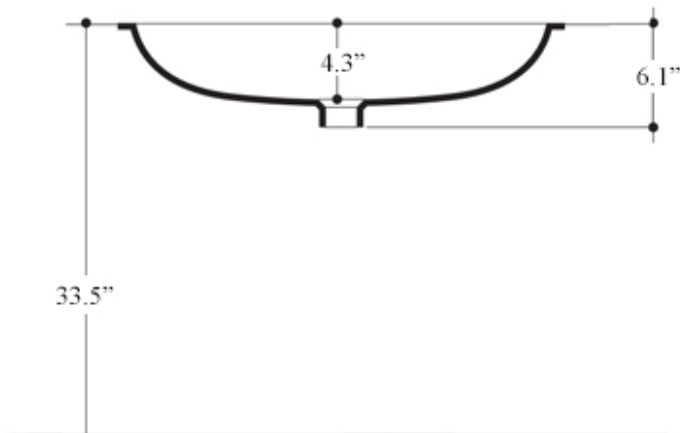

Features

- Ceramic
- With overflow
- Under-mount installation
- Without faucet hole

Ciotola 66U - 1509401

SKU# | Option:

- Ciotola 66U - 1509401 | White

<p>Collection Ciotola</p>	<p>Model Ciotola 66U - 1509401</p>	<p>Dimensions Metric <i>1 inch = 2.54 cm</i> <i>1 inch = 25.4 mm</i></p>	 <p>1051 Lea Drive - Collegeville, PA 19426 Tel. 215 513 9400 - Fax 610 831 0215 www.ws bathcollections.com - info@ws bathcollectins.com</p>
--------------------------------------	---	--	---

Collection
Ciotola

Model |
Ciotola 66U

Dimensions Metric
1 inch = 2.54 cm
1 inch = 25.4 mm

WS[®]
BATH
COLLECTIONS

1051 Lea Drive - Collegeville, PA 19426
Tel. 215 513 9400 - Fax 610 831 0215
www.ws bathcollections.com - info@ws bathcollections.com

MOUNTING HARDWARE

Wall-mount installation

Bolts

Vessel/ countertop installation

Silicone (*optional*)

Collection
Ciotola

Model |
Ciotola 66U

Dimensions Metric
1 inch = 2.54 cm
1 inch = 25.4 mm