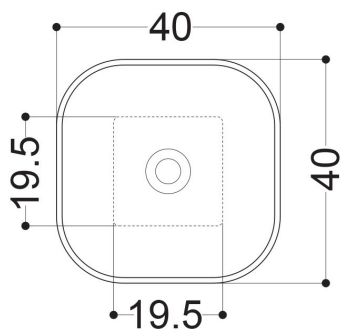

AXA

CIOTOLA

15080_LAVABO APPOGGIO 40X40 CM
OVERTOP BASIN 40X40 CM

Collection
Ciotola

Model |
Ciotola 40C-15080

Dimensions Metric
1 inch = 2.54 cm
1 inch = 25.4 mm

WS[®]
BATH
COLLECTIONS

1051 Lea Drive - Collegeville, PA 19426
Tel. 215 513 9400 - Fax 610 831 0215
www.ws bathcollections.com - info@ws bathcollections.com

MOUNTING HARDWARE

Wall-mount installation

Bolts

Vessel/ countertop installation

Silicone (*optional*)

Collection
Ciotola

Model |
Ciotola 40C-15080

Dimensions Metric
1 inch = 2.54 cm
1 inch = 25.4 mm