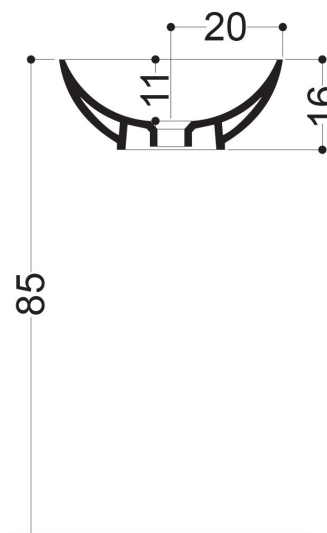

AXA

CIOTOLA

15080_LAVABO APPOGGIO 40X40 CM
OVERTOP BASIN 40X40 CM

Collection
Ciotola

Model |
Ciotola 40C-15080

Dimensions Metric
1 inch = 2.54 cm
1 inch = 25.4 mm

WS[®]
BATH
COLLECTIONS

1051 Lea Drive - Collegeville, PA 19426
Tel. 215 513 9400 - Fax 610 831 0215
www.ws bathcollections.com - info@ws bathcollections.com

MOUNTING HARDWARE

Wall-mount installation

Bolts

Vessel/ countertop installation

Silicone (*optional*)

Collection
Ciotola

Model |
Ciotola 40C-15080

Dimensions Metric
1 inch = 2.54 cm
1 inch = 25.4 mm