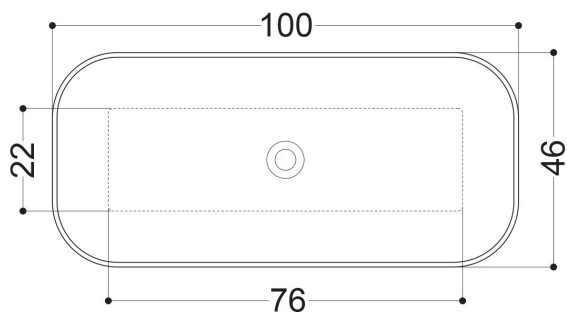

# AXA

CIOTOLA

15082\_LAVABO APPOGGIO 100X46 CM  
OVERTOP BASIN 100X46 CM

Collection  
Ciotola

Model |  
Ciotola 100C-15082

Dimensions Metric

1 inch = 2.54 cm  
1 inch = 25.4 mm

**WS**<sup>®</sup>  
BATH  
COLLECTIONS

### Vessel/ countertop installation

Silicone (*optional*)

Collection  
Ciotola

Model |  
Ciotola 100C-15082

Dimensions Metric  
*1 inch = 2.54 cm*  
*1 inch = 25.4 mm*

**WS**®  
BATH  
COLLECTIONS

1051 Lea Drive - Collegeville, PA 19426  
Tel. 215 513 9400 - Fax 610 831 0215  
[www.ws bathcollections.com](http://www.ws bathcollections.com) - [info@ws bathcollections.com](mailto:info@ws bathcollections.com)