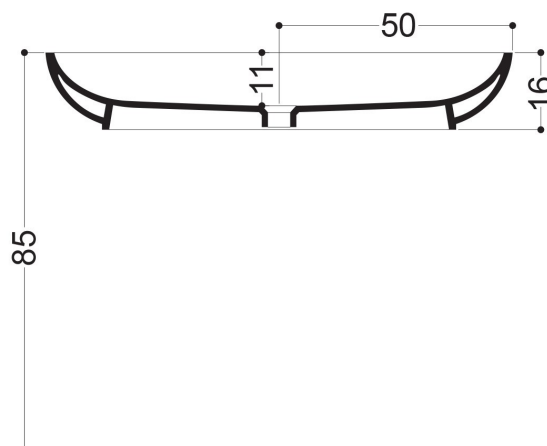

# AXA

CIOTOLA

15082\_LAVABO APPOGGIO 100X46 CM  
OVERTOP BASIN 100X46 CM

Collection  
Ciotola

Model |  
Ciotola 100C-15082

Dimensions Metric

1 inch = 2.54 cm  
1 inch = 25.4 mm

**WS**<sup>®</sup>  
BATH  
COLLECTIONS

### Vessel/ countertop installation

Silicone (*optional*)

Collection  
Ciotola

Model |  
Ciotola 100C-15082

Dimensions Metric  
*1 inch = 2.54 cm*  
*1 inch = 25.4 mm*

**WS**®  
BATH  
COLLECTIONS

1051 Lea Drive - Collegeville, PA 19426  
Tel. 215 513 9400 - Fax 610 831 0215  
[www.ws bathcollections.com](http://www.ws bathcollections.com) - [info@ws bathcollections.com](mailto:info@ws bathcollections.com)