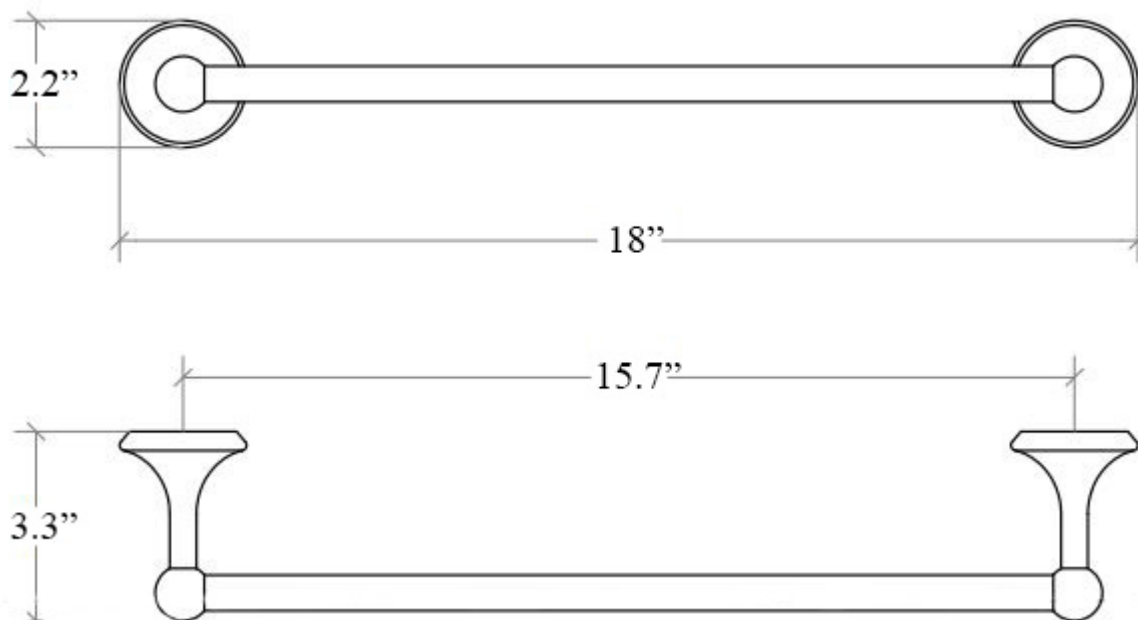

# Product Specs Sheets

Collection  
Venessia

Model |  
Venessia 52908

Dimensions Metric

*1 inch = 2.54 cm*  
*1 inch = 25.4 mm*

**WS**<sup>®</sup>  
BATH  
COLLECTIONS

1051 Lea Drive - Collegeville, PA 19426  
Tel. 215 513 9400 - Fax 610 831 0215

[www.ws bathcollections.com](http://www.ws bathcollections.com) - [info@ws bathcollections.com](mailto:info@ws bathcollections.com)

Collection  
Venessia

Model |  
Venessia 52914

Dimensions Metric

*1 inch = 2.54 cm*  
*1 inch = 25.4 mm*

Collection  
Venessia

Model |  
Venessia 52938

Dimensions Metric

*1 inch = 2.54 cm*  
*1 inch = 25.4 mm*

**WS**<sup>®</sup>  
**BATH**  
**COLLECTIONS**

1051 Lea Drive - Collegeville, PA 19426  
Tel. 215 513 9400 - Fax 610 831 0215