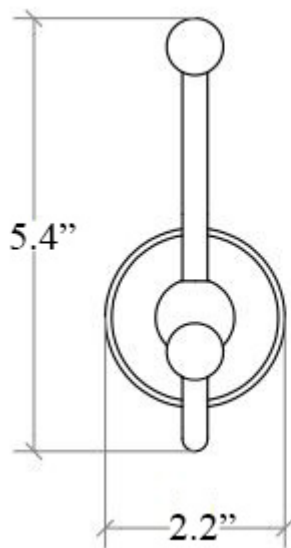

# Product Specs Sheets

Collection  
Venessia

Model |  
Venessia 52908

Dimensions Metric

*1 inch = 2.54 cm*  
*1 inch = 25.4 mm*

**WS**<sup>®</sup>  
BATH  
COLLECTIONS

1051 Lea Drive - Collegeville, PA 19426  
Tel. 215 513 9400 - Fax 610 831 0215

[www.ws bathcollections.com](http://www.ws bathcollections.com) - [info@ws bathcollections.com](mailto:info@ws bathcollections.com)

Collection  
Venessia

Model |  
Venessia 52914

Dimensions Metric

*1 inch = 2.54 cm*  
*1 inch = 25.4 mm*

Collection  
Venessia

Model |  
Venessia 52938

Dimensions Metric

*1 inch = 2.54 cm*  
*1 inch = 25.4 mm*

**WS**<sup>®</sup>  
**BATH**  
**COLLECTIONS**

1051 Lea Drive - Collegeville, PA 19426  
Tel. 215 513 9400 - Fax 610 831 0215