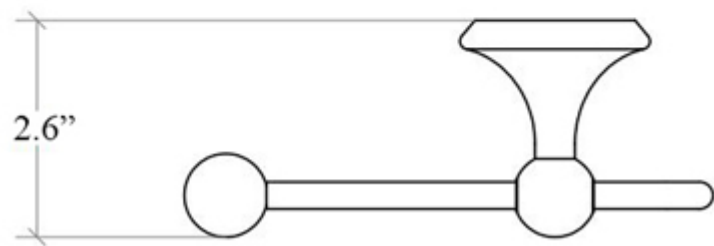

# Product Specs Sheets

Collection  
Venessia

Model |  
Venessia 52908

Dimensions Metric

*1 inch = 2.54 cm*  
*1 inch = 25.4 mm*

**WS**<sup>®</sup>  
BATH  
COLLECTIONS

1051 Lea Drive - Collegeville, PA 19426  
Tel. 215 513 9400 - Fax 610 831 0215

[www.ws bathcollections.com](http://www.ws bathcollections.com) - [info@ws bathcollections.com](mailto:info@ws bathcollections.com)

Collection  
Venessia

Model |  
Venessia 52914

Dimensions Metric

*1 inch = 2.54 cm*  
*1 inch = 25.4 mm*

Collection  
Venessia

Model |  
Venessia 52938

Dimensions Metric

*1 inch = 2.54 cm*  
*1 inch = 25.4 mm*

**WS**<sup>®</sup>  
**BATH**  
**COLLECTIONS**

1051 Lea Drive - Collegeville, PA 19426  
Tel. 215 513 9400 - Fax 610 831 0215