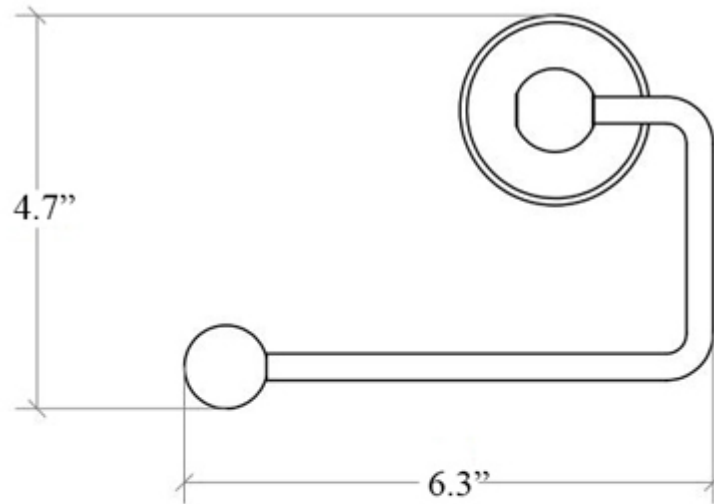

# Product Specs Sheets

Collection  
Venessia

Model |  
Venessia 52908

Dimensions Metric

*1 inch = 2.54 cm*  
*1 inch = 25.4 mm*

**WS**<sup>®</sup>  
BATH  
COLLECTIONS

1051 Lea Drive - Collegeville, PA 19426  
Tel. 215 513 9400 - Fax 610 831 0215

[www.ws bathcollections.com](http://www.ws bathcollections.com) - [info@ws bathcollections.com](mailto:info@ws bathcollections.com)

Collection  
Venessia

Model |  
Venessia 52914

Dimensions Metric

*1 inch = 2.54 cm*  
*1 inch = 25.4 mm*

Collection  
Venessia

Model |  
Venessia 52938

Dimensions Metric

*1 inch = 2.54 cm*  
*1 inch = 25.4 mm*

**WS**<sup>®</sup>  
**BATH**  
**COLLECTIONS**

1051 Lea Drive - Collegeville, PA 19426  
Tel. 215 513 9400 - Fax 610 831 0215