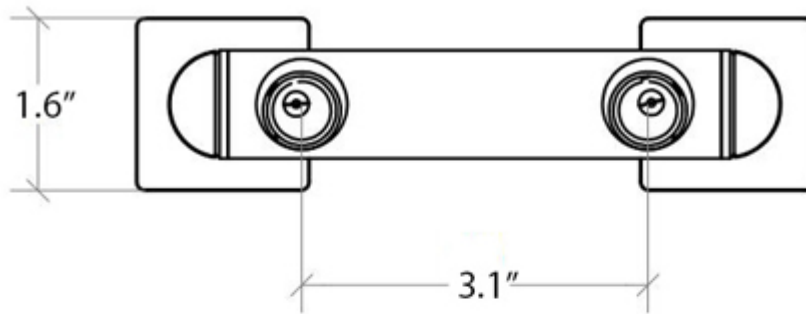

Collection
Skudara

Model |
Skudara 52806

Dimensions Metric

1 inch = 2.54 cm
1 inch = 25.4 mm

WS[®]
BATH
COLLECTIONS

1051 Lea Drive - Collegeville, PA 19426
Tel. 215 513 9400 - Fax 610 831 0215

www.ws bathcollections.com - info@ws bathcollections.com

Collection
Skudara

Model |
Skudara 52815

Dimensions Metric
1 inch = 2.54 cm
1 inch = 25.4 mm

WS[®]
BATH
COLLECTIONS

1051 Lea Drive - Collegeville, PA 19426
Tel. 215 513 9400 - Fax 610 831 0215
www.ws bathcollections.com - info@ws bathcollections.com

Product Specs Sheets

Collection
Skudara

Model |
Skudara 52853

Dimensions Metric

1 inch = 2.54 cm
1 inch = 25.4 mm

WS[®]
BATH
COLLECTIONS

1051 Lea Drive - Collegeville, PA 19426
Tel. 215 513 9400 - Fax 610 831 0215