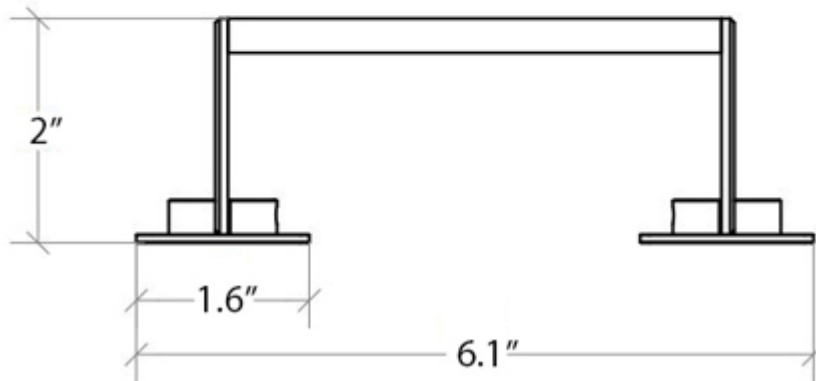

Collection
Skudara

Model |
Skudara 52806

Dimensions Metric

1 inch = 2.54 cm
1 inch = 25.4 mm

WS[®]
BATH
COLLECTIONS

1051 Lea Drive - Collegeville, PA 19426
Tel. 215 513 9400 - Fax 610 831 0215

www.ws bathcollections.com - info@ws bathcollections.com

Collection
Skudara

Model |
Skudara 52815

Dimensions Metric
1 inch = 2.54 cm
1 inch = 25.4 mm

WS[®]
BATH
COLLECTIONS

1051 Lea Drive - Collegeville, PA 19426
Tel. 215 513 9400 - Fax 610 831 0215
www.ws bathcollections.com - info@ws bathcollections.com

Product Specs Sheets

Collection
Skudara

Model |
Skudara 52853

Dimensions Metric

1 inch = 2.54 cm
1 inch = 25.4 mm

WS[®]
BATH
COLLECTIONS

1051 Lea Drive - Collegeville, PA 19426
Tel. 215 513 9400 - Fax 610 831 0215