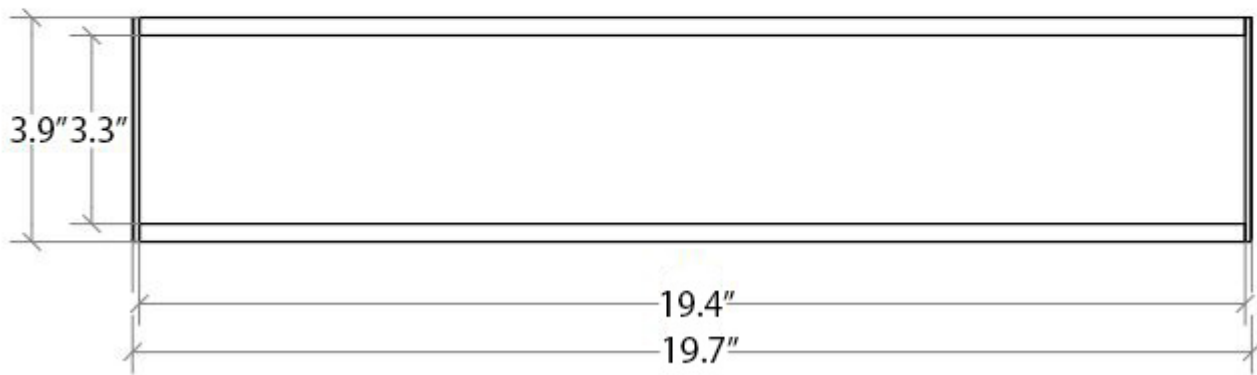

Collection
Skudara

Model |
Skudara 52806

Dimensions Metric

1 inch = 2.54 cm
1 inch = 25.4 mm

WS[®]
BATH
COLLECTIONS

1051 Lea Drive - Collegeville, PA 19426
Tel. 215 513 9400 - Fax 610 831 0215

www.ws bathcollections.com - info@ws bathcollections.com

Collection
Skudara

Model |
Skudara 52815

Dimensions Metric
1 inch = 2.54 cm
1 inch = 25.4 mm

WS[®]
BATH
COLLECTIONS

1051 Lea Drive - Collegeville, PA 19426
Tel. 215 513 9400 - Fax 610 831 0215
www.ws bathcollections.com - info@ws bathcollections.com

Product Specs Sheets

Collection
Skudara

Model |
Skudara 52853

Dimensions Metric

1 inch = 2.54 cm
1 inch = 25.4 mm

WS[®]
BATH
COLLECTIONS

1051 Lea Drive - Collegeville, PA 19426
Tel. 215 513 9400 - Fax 610 831 0215