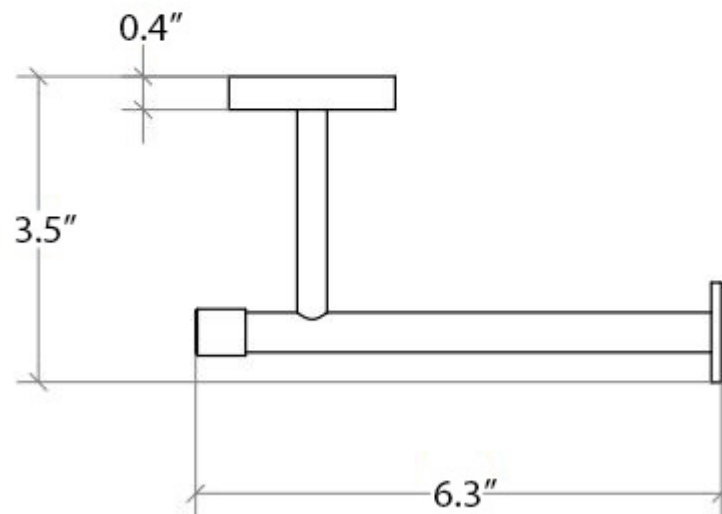

Product Specs Sheets

Collection
Duemila

Model |
Duemila 5504

Dimensions Metric

1 inch = 2.54 cm
1 inch = 25.4 mm

WS[®]
BATH
COLLECTIONS

1051 Lea Drive - Collegeville, PA 19426
Tel. 215 513 9400 - Fax 610 831 0215

www.ws bathcollections.com - info@ws bathcollections.com

Product Specs Sheets

Collection
Duemila

Model |
Duemila 5507

Dimensions Metric
1 inch = 2.54 cm
1 inch = 25.4 mm

WS[®]
BATH
COLLECTIONS

1051 Lea Drive - Collegeville, PA 19426
Tel. 215 513 9400 - Fax 610 831 0215
www.ws bathcollections.com - info@ws bathcollections.com

Product Specs Sheets

Collection
Duemila

Model |
Duemila 5513

Dimensions Metric

1 inch = 2.54 cm
1 inch = 25.4 mm

WS[®]
BATH
COLLECTIONS

1051 Lea Drive - Collegeville, PA 19426
Tel. 215 513 9400 - Fax 610 831 0215
www.ws bathcollections.com - info@ws bathcollections.com