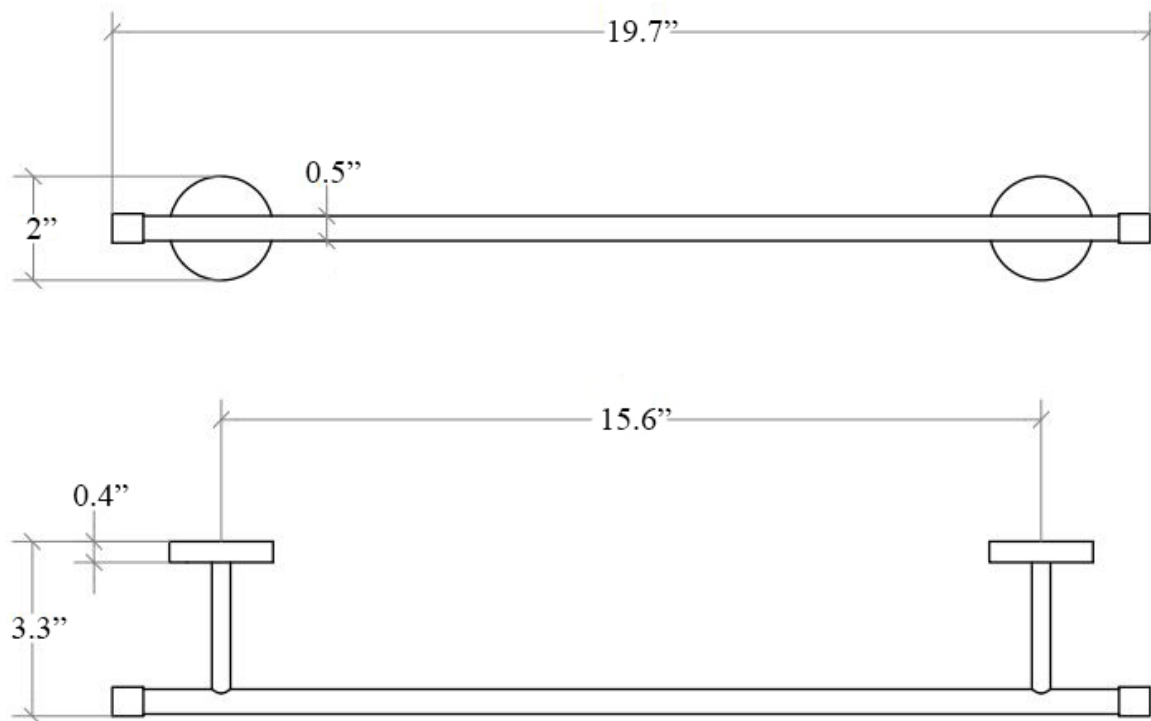

Product Specs Sheets

Collection
Duemila

Model |
Duemila 5504

Dimensions Metric

1 inch = 2.54 cm
1 inch = 25.4 mm

WS[®]
BATH
COLLECTIONS

1051 Lea Drive - Collegeville, PA 19426
Tel. 215 513 9400 - Fax 610 831 0215

www.ws bathcollections.com - info@ws bathcollections.com

Product Specs Sheets

Collection
Duemila

Model |
Duemila 5507

Dimensions Metric
1 inch = 2.54 cm
1 inch = 25.4 mm

WS[®]
BATH
COLLECTIONS

1051 Lea Drive - Collegeville, PA 19426
Tel. 215 513 9400 - Fax 610 831 0215
www.ws bathcollections.com - info@ws bathcollections.com

Product Specs Sheets

Collection
Duemila

Model |
Duemila 5513

Dimensions Metric

1 inch = 2.54 cm
1 inch = 25.4 mm

WS[®]
BATH
COLLECTIONS

1051 Lea Drive - Collegeville, PA 19426
Tel. 215 513 9400 - Fax 610 831 0215
www.ws bathcollections.com - info@ws bathcollections.com