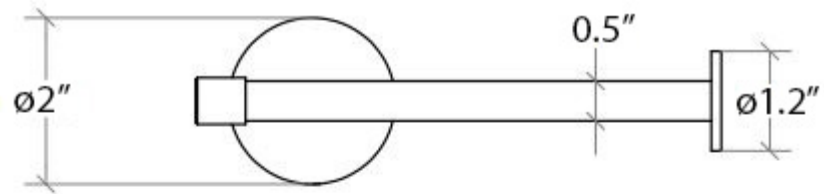

Product Specs Sheets

Collection
Duemila

Model |
Duemila 5504

Dimensions Metric

1 inch = 2.54 cm
1 inch = 25.4 mm

WS[®]
BATH
COLLECTIONS

1051 Lea Drive - Collegeville, PA 19426
Tel. 215 513 9400 - Fax 610 831 0215

www.ws bathcollections.com - info@ws bathcollections.com

Product Specs Sheets

Collection
Duemila

Model |
Duemila 5507

Dimensions Metric
1 inch = 2.54 cm
1 inch = 25.4 mm

WS[®]
BATH
COLLECTIONS

1051 Lea Drive - Collegeville, PA 19426
Tel. 215 513 9400 - Fax 610 831 0215
www.ws bathcollections.com - info@ws bathcollections.com

Product Specs Sheets

Collection
Duemila

Model |
Duemila 5513

Dimensions Metric

1 inch = 2.54 cm
1 inch = 25.4 mm

WS[®]
BATH
COLLECTIONS

1051 Lea Drive - Collegeville, PA 19426
Tel. 215 513 9400 - Fax 610 831 0215
www.ws bathcollections.com - info@ws bathcollections.com