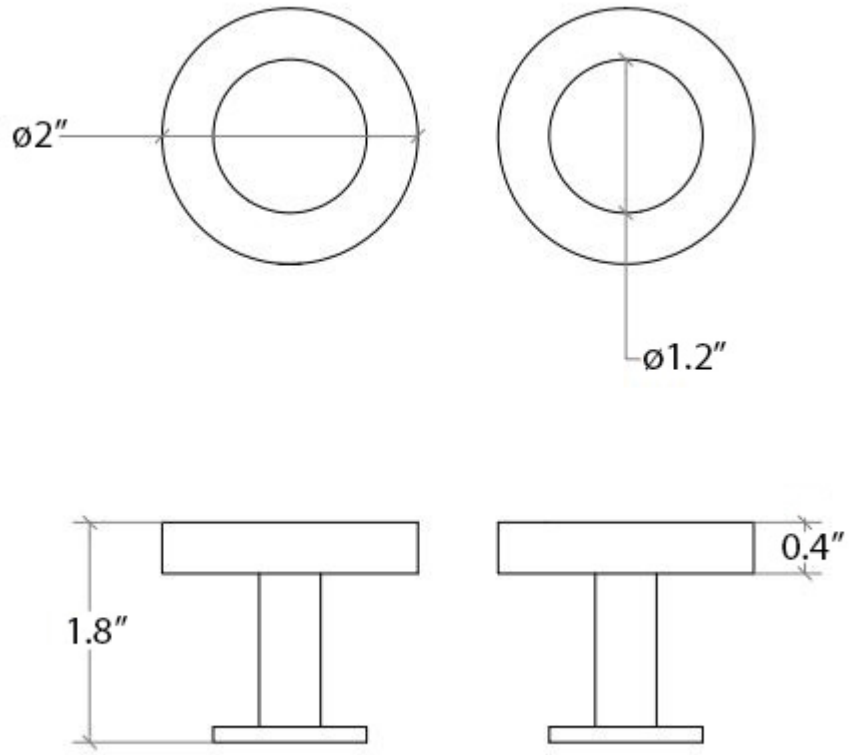

Product Specs Sheets

Collection
Duemila

Model |
Duemila 5504

Dimensions Metric

1 inch = 2.54 cm
1 inch = 25.4 mm

WS[®]
BATH
COLLECTIONS

1051 Lea Drive - Collegeville, PA 19426
Tel. 215 513 9400 - Fax 610 831 0215

www.ws bathcollections.com - info@ws bathcollections.com

Product Specs Sheets

Collection
Duemila

Model |
Duemila 5507

Dimensions Metric
1 inch = 2.54 cm
1 inch = 25.4 mm

WS[®]
BATH
COLLECTIONS

1051 Lea Drive - Collegeville, PA 19426
Tel. 215 513 9400 - Fax 610 831 0215
www.ws bathcollections.com - info@ws bathcollections.com

Product Specs Sheets

Collection
Duemila

Model |
Duemila 5513

Dimensions Metric

1 inch = 2.54 cm
1 inch = 25.4 mm

WS[®]
BATH
COLLECTIONS

1051 Lea Drive - Collegeville, PA 19426
Tel. 215 513 9400 - Fax 610 831 0215
www.ws bathcollections.com - info@ws bathcollections.com