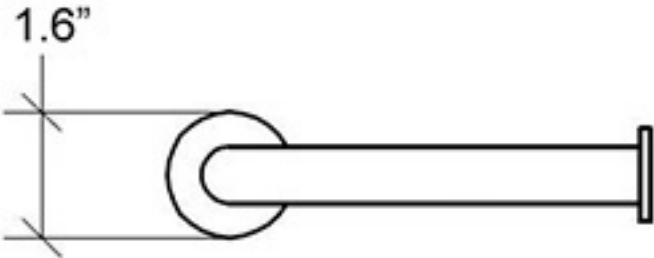

* WS Bath Collections reserves the right to revise dimensions or information on this sheet without notice

| | | | |
|-----------------------------|-------------------------------|--|---|
| Collection Baketo | Model Baketo 5290 | Dimensions Metric <i>1 inch = 2.54 cm</i> <i>1 inch = 25.4 mm</i> |  1051 Lea Drive - Collegeville, PA 19426 Tel. 215 513 9400 - Fax 610 831 0215 www.ws bathcollections.com - info@ws bathcollectins.com |
|-----------------------------|-------------------------------|--|---|

Product Specs Sheets

Collection
Baketo

Model |
Baketo 5204

Dimensions Metric
1 inch = 2.54 cm
1 inch = 25.4 mm

WS®
BATH
COLLECTIONS

1051 Lea Drive - Collegeville, PA 19426
Tel. 215 513 9400 - Fax 610 831 0215
www.ws bathcollections.com - info@ws bathcollectins.com

Product Specs Sheets

Collection
Baketo

Model |
Baketo 5208

Dimensions Metric
1 inch = 2.54 cm
1 inch = 25.4 mm

1051 Lea Drive - Collegeville, PA 19426
Tel. 215 513 9400 - Fax 610 831 0215
www.ws bathcollections.com - info@ws bathcollectins.com

Product Specs Sheets

Collection
Baketo

Model |
Baketo 5211

Dimensions Metric
1 inch = 2.54 cm
1 inch = 25.4 mm

WS[®]
BATH
COLLECTIONS

1051 Lea Drive - Collegeville, PA 19426
Tel. 215 513 9400 - Fax 610 831 0215
www.ws bathcollections.com - info@ws bathcollectins.com