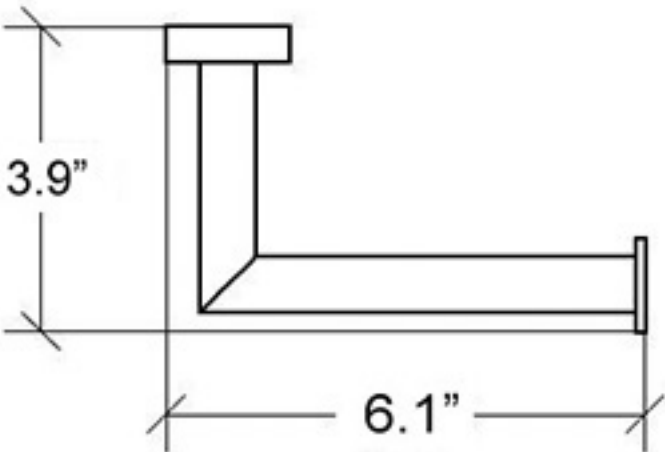

* WS Bath Collections reserves the right to revise dimensions or information on this sheet without notice

| | | | |
|-----------------------------|-------------------------------|--|---|
| Collection Baketo | Model Baketo 5290 | Dimensions Metric <i>1 inch = 2.54 cm</i> <i>1 inch = 25.4 mm</i> |  1051 Lea Drive - Collegeville, PA 19426 Tel. 215 513 9400 - Fax 610 831 0215 www.ws bathcollections.com - info@ws bathcollectins.com |
|-----------------------------|-------------------------------|--|---|

Product Specs Sheets

Collection
Baketo

Model |
Baketo 5204

Dimensions Metric
1 inch = 2.54 cm
1 inch = 25.4 mm

WS®
BATH
COLLECTIONS

1051 Lea Drive - Collegeville, PA 19426
Tel. 215 513 9400 - Fax 610 831 0215
www.ws bathcollections.com - info@ws bathcollectins.com

Product Specs Sheets

Collection
Baketo

Model |
Baketo 5208

Dimensions Metric
1 inch = 2.54 cm
1 inch = 25.4 mm

1051 Lea Drive - Collegeville, PA 19426
Tel. 215 513 9400 - Fax 610 831 0215
www.ws bathcollections.com - info@ws bathcollectins.com

Product Specs Sheets

Collection
Baketo

Model |
Baketo 5211

Dimensions Metric
1 inch = 2.54 cm
1 inch = 25.4 mm

WS[®]
BATH
COLLECTIONS

1051 Lea Drive - Collegeville, PA 19426
Tel. 215 513 9400 - Fax 610 831 0215
www.ws bathcollections.com - info@ws bathcollectins.com