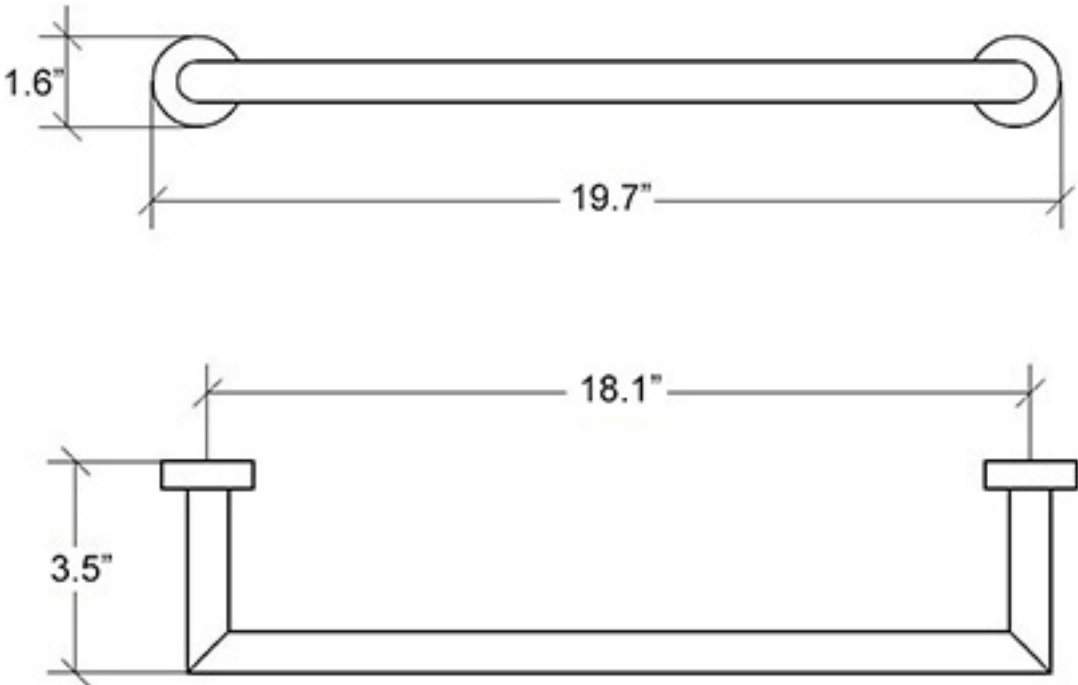

* WS Bath Collections reserves the right to revise dimensions or information on this sheet without notice

| | | | |
|-----------------------------|-------------------------------|--|---|
| Collection Baketo | Model Baketo 5290 | Dimensions Metric <i>1 inch = 2.54 cm</i> <i>1 inch = 25.4 mm</i> |  1051 Lea Drive - Collegeville, PA 19426 Tel. 215 513 9400 - Fax 610 831 0215 www.ws bathcollections.com - info@ws bathcollectins.com |
|-----------------------------|-------------------------------|--|---|

Product Specs Sheets

Collection
Baketo

Model |
Baketo 5204

Dimensions Metric
1 inch = 2.54 cm
1 inch = 25.4 mm

WS®
BATH
COLLECTIONS

1051 Lea Drive - Collegeville, PA 19426
Tel. 215 513 9400 - Fax 610 831 0215
www.ws bathcollections.com - info@ws bathcollectins.com

Product Specs Sheets

Collection
Baketo

Model |
Baketo 5208

Dimensions Metric
1 inch = 2.54 cm
1 inch = 25.4 mm

1051 Lea Drive - Collegeville, PA 19426
Tel. 215 513 9400 - Fax 610 831 0215
www.ws bathcollections.com - info@ws bathcollectins.com

Product Specs Sheets

Collection
Baketo

Model |
Baketo 5211

Dimensions Metric
1 inch = 2.54 cm
1 inch = 25.4 mm

WS[®]
BATH
COLLECTIONS

1051 Lea Drive - Collegeville, PA 19426
Tel. 215 513 9400 - Fax 610 831 0215
www.ws bathcollections.com - info@ws bathcollectins.com