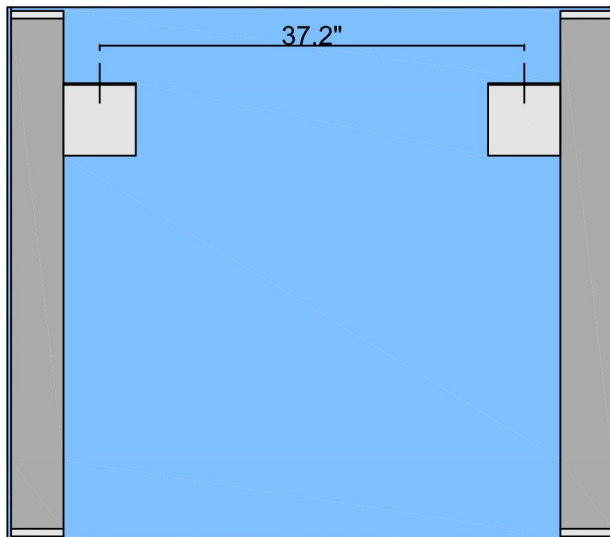

BACK VIEW

DESCRIPTION

T5-2 wall lighted mirrors with front side lights are realized with high quality glass, thickness 0.2 inch., ecological production without lead and copper. Structure anodized aluminium. Fortimo PHILIPS LED guarantee the best light effect lasting 50.000 hours. The kind of color of light we have is 4000K that is the natural light effect.
LED cannot be changed directly.
Energy class: A>A++
110V- Class III, IP44 CE

L45748
SHADE COLOR Frosted
BODY FINISH : Aluminium anodized
LED Fortimo PHILIPS 4000K 2x9.8 WATT
WATTAGE . 19.6 W
LUMEN/W: 132 Lm/W
DIMENSIONS 19.3"H x 46.8" W x 1.3" D

Collection
T5-2

Model |
T5-2 Ref 45712
T5-2 Ref 45720
T5-2 Ref 45737
T5-2 Ref 45748

Dimensions Metric
1 inch = 2.54 cm
1 inch = 25.4 mm

WS®
BATH
COLLECTIONS

1051 Lea Drive - Collegeville, PA 19426
Tel. 215 513 9400 - Fax 610 831 0215
www.ws bathcollections.com - info@ws bathcollections.com