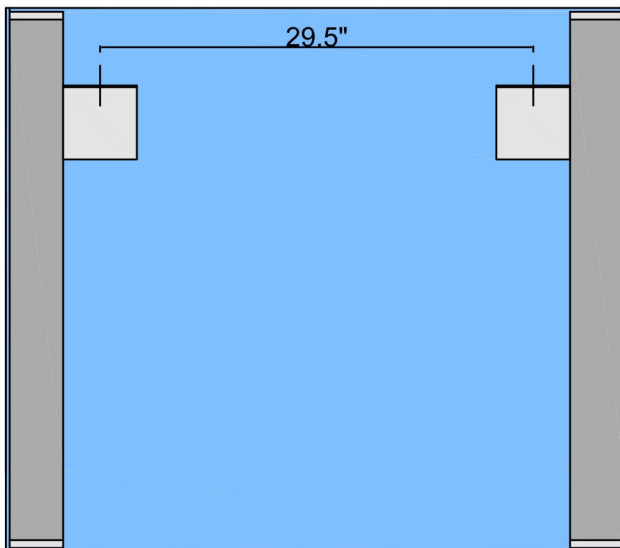

BACK VIEW

DESCRIPTION

T5-2 wall lighted mirrors with front side lights are realized with high quality glass, thickness 0.2 inch., ecological production without lead and copper. Structure anodized aluminium. Fortimo PHILIPS LED guarantee the best light effect lasting 50.000 hours. The kind of color of light we have is 4000K that is the natural light effect.

LED cannot be changed directly.

Energy class: A>A++

110V- Class III, IP44 CE

L45737

SHADE COLOR Frosted

BODY FINISH : Aluminium anodized

LED Fortimo PHILIPS 4000K 2x9.8 WATT

WATTAGE . 19.6 W

LUMEN/W: 132 Lm/W

DIMENSIONS: 19.3"H x 39" W x 1.3" D

Ø0.23"

Collection
T5-2

Model |
T5-2 Ref 45712
T5-2 Ref 45720
T5-2 Ref 45737
T5-2 Ref 45748

Dimensions Metric

1 inch = 2.54 cm
1 inch = 25.4 mm

WS®
BATH
COLLECTIONS

1051 Lea Drive - Collegetown, PA 19426
Tel. 215 513 9400 - Fax 610 831 0215

www.ws bathcollections.com - info@ws bathcollections.com