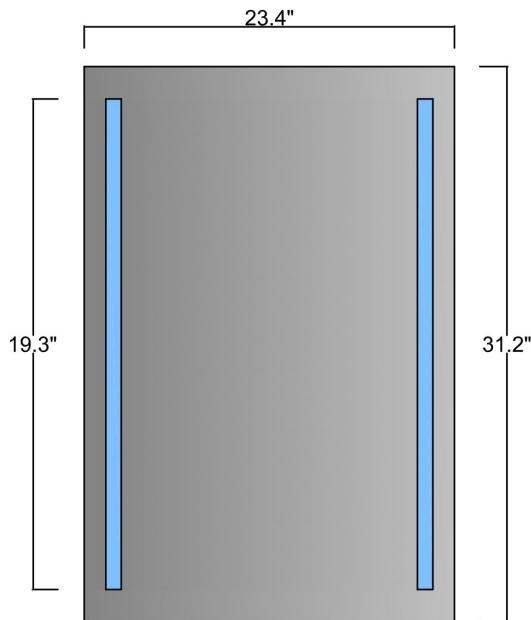

# Product Specs Sheets

**FRONT VIEW**

**SIDE VIEW**

**DESCRIPTION**

**T5-2** all lighted mirrors with front side lights are realized with high quality glass, thickness 0.2 inch., ecological production without lead and copper. Structure anodized aluminium. Fortimo PHILIPS LED guarantee the best light effect lasting 50.000 hours. The kind of color of light we have is 4000K that is the natural light effect.  
LED cannot be changed directly.  
Energy class: A>A++  
110V- Class III, IP44 CE

L45712  
SHADE COLOR Frosted  
BODY FINISH : Aluminium anodized  
LED Fortimo PHILIPS 4000K 2x9.8 WATT  
WATTAGE . 19.6 W  
LUMEN/W: 132 Lm/W  
DIMENSIONS: 19.3"H x 23.4" W x 1.3" D

**BACK VIEW**

Collection  
T5-2

# Product Specs Sheets

**FRONT VIEW**

**SIDE VIEW**

**DESCRIPTION**

**T5-2** wall lighted mirrors with front side lights are realized with high quality glass, thickness 0.2 inch., ecological production without lead and copper. Structure anodized aluminium. Fortimo PHILIPS LED guarantee the best light effect lasting 50.000 hours. The kind of color of light we have is 4000K that is the natural light effect.  
LED cannot be changed directly.  
Energy class: A>A++  
110V- Class III, IP44 CE

LUMEN/W: 132 Lm/W

DIMENSIONS: 19.3"H x 39" W x 1.3" D

Ø0.23"

Collection  
T5-2

Model |  
T5-2 Ref 45712  
T5-2 Ref 45720  
**T5-2 Ref 45737**  
T5-2 Ref 45748

Dimensions Metric

1 inch = 2.54 cm  
1 inch = 25.4 mm