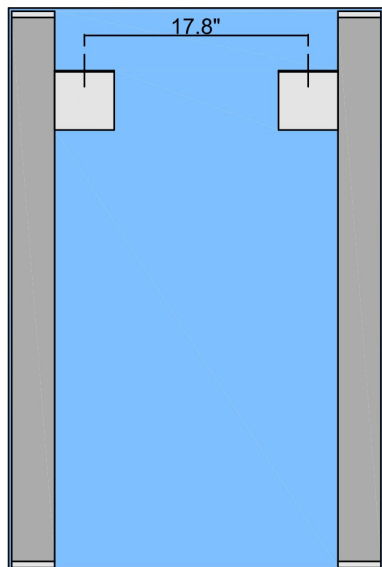

# Product Specs Sheets

**FRONT VIEW**

**SIDE VIEW**

**DESCRIPTION**

**T5-2** wall lighted mirrors with front side lights are realized with high quality glass, thickness 0.2 inch., ecological production without lead and copper. Structure anodized aluminium. Fortimo PHILIPS LED guarantee the best light effect lasting 50.000 hours. The kind of color of light we have is 4000K that is the natural light effect.  
LED cannot be changed directly.  
Energy class: A>A++  
110V- Class III, IP44 CE

L45720  
SHADE COLOR Frosted  
BODY FINISH : Aluminium anodized  
LED Fortimo PHILIPS 4000K 2x14.7WATT  
WATTAGE . 29.4 W  
LUMEN/W: 132 Lm/W  
DIMENSIONS: 35.1"H x 27.3" W x 1.3" D

**BACK VIEW**

Collection  
T5-2

LUMEN/W: 132 Lm/W

DIMENSIONS: 19.3"H x 39" W x 1.3" D

Ø0.23"

Collection  
T5-2

Model |  
T5-2 Ref 45712  
T5-2 Ref 45720  
**T5-2 Ref 45737**  
T5-2 Ref 45748

Dimensions Metric

1 inch = 2.54 cm  
1 inch = 25.4 mm