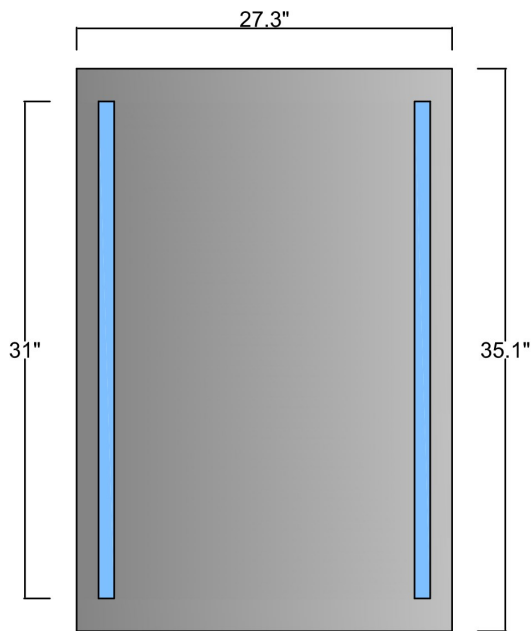

L45712  
SHADE COLOR Frosted  
BODY FINISH : Aluminium anodized  
LED Fortimo PHILIPS 4000K 2x9.8 WATT  
WATTAGE . 19.6 W  
LUMEN/W: 132 Lm/W  
DIMENSIONS: 19.3"H x 23.4" W x 1.3" D

**BACK VIEW**

Collection  
T5-2

Model |  
T5-2 Ref 45712  
T5-2 Ref 45720  
T5-2 Ref 45737  
T5-2 Ref 45748

Dimensions Metric  
*1 inch = 2.54 cm*  
*1 inch = 25.4 mm*

**WS<sup>®</sup>**  
**BATH**  
**COLLECTIONS**

1051 Lea Drive - Collegeville, PA 19426  
Tel. 215 513 9400 - Fax 610 831 0215  
[www.ws bathcollections.com](http://www.ws bathcollections.com) - [info@ws bathcollections.com](mailto:info@ws bathcollections.com)

# Product Specs Sheets

**FRONT VIEW**

**SIDE VIEW**

**DESCRIPTION**

**T5-2** wall lighted mirrors with front side lights are realized with high quality glass, thickness 0.2 inch., ecological production without lead and copper. Structure anodized aluminium. Fortimo PHILIPS LED guarantee the best light effect lasting 50.000 hours. The kind of color of light we have is 4000K that is the natural light effect.  
LED cannot be changed directly.  
Energy class: A>A++  
110V- Class III, IP44 CE

LUMEN/W: 132 Lm/W

DIMENSIONS: 19.3"H x 39" W x 1.3" D

Ø0.23"

Collection  
T5-2

Model |  
T5-2 Ref 45712  
T5-2 Ref 45720  
**T5-2 Ref 45737**  
T5-2 Ref 45748

Dimensions Metric

1 inch = 2.54 cm  
1 inch = 25.4 mm