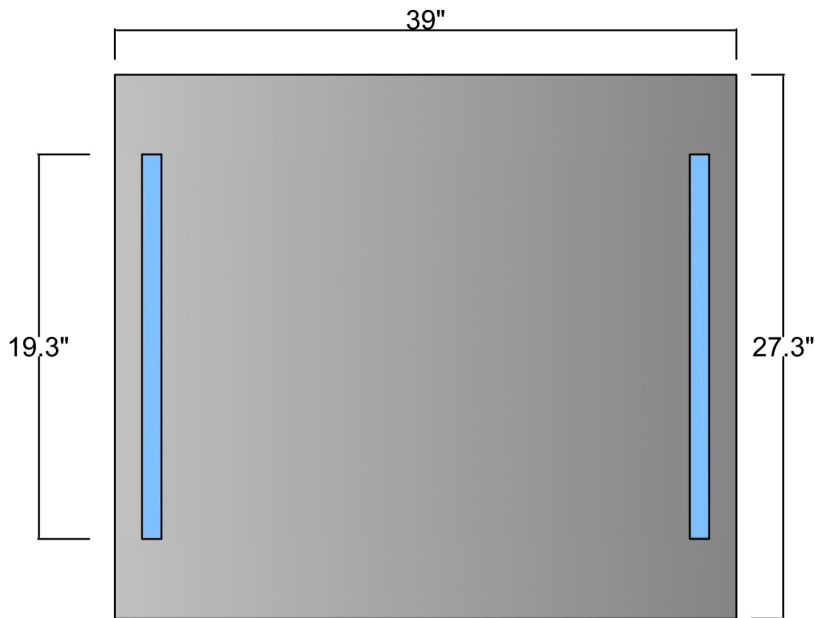

Product Specs Sheets

FRONT VIEW