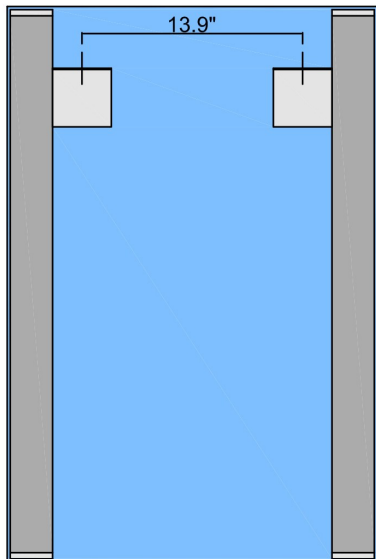

# Product Specs Sheets

**FRONT VIEW**

**SIDE VIEW**

**DESCRIPTION**

**T5-2** all lighted mirrors with front side lights are realized with high quality glass, thickness 0.2 inch., ecological production without lead and copper. Structure anodized aluminium. Fortimo PHILIPS LED guarantee the best light effect lasting 50.000 hours. The kind of color of light we have is 4000K that is the natural light effect.  
LED cannot be changed directly.  
Energy class: A>A++  
110V- Class III, IP44 CE

L45712  
SHADE COLOR Frosted  
BODY FINISH : Aluminium anodized  
LED Fortimo PHILIPS 4000K 2x9.8 WATT  
WATTAGE . 19.6 W  
LUMEN/W: 132 Lm/W  
DIMENSIONS: 19.3"H x 23.4" W x 1.3" D

**BACK VIEW**

Collection  
T5-2

LUMEN/W: 132 Lm/W

DIMENSIONS: 19.3"H x 39" W x 1.3" D

Ø0.23"

Collection  
T5-2

Model |  
T5-2 Ref 45712  
T5-2 Ref 45720  
**T5-2 Ref 45737**  
T5-2 Ref 45748

Dimensions Metric

1 inch = 2.54 cm  
1 inch = 25.4 mm