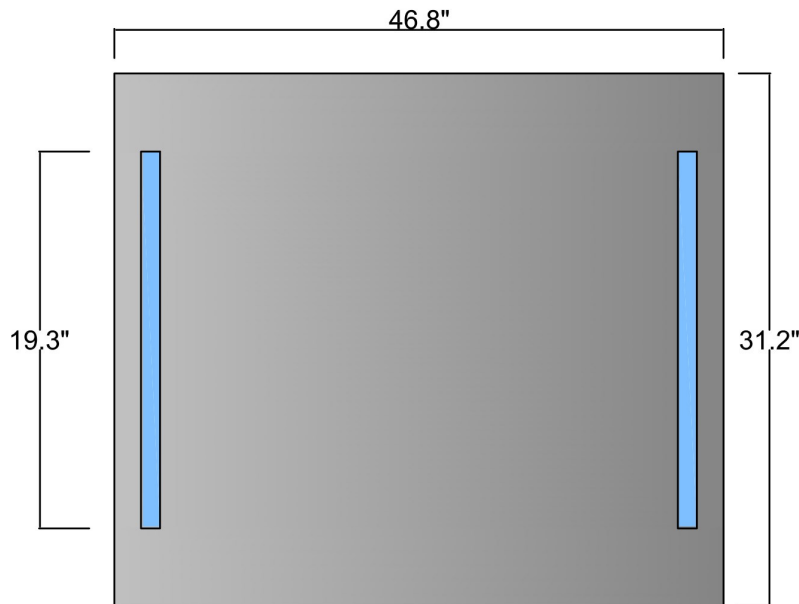

Product Specs Sheets

FRONT VIEW