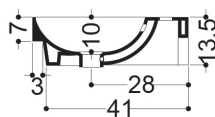

AXA

NORMAL

WS111_LAVABO SOSPESO, INCASSO, DA PIANO CON PIANO RUBINETTERIA
 WALL-HUNG, INSET, OVERTOP BASIN WITH TAP HOLE 60X45 CM

N.B.: Le misure indicate possono subire una variazione dello 0,8 % circa, dovuta ad usura stampi o a piccole variazioni delle caratteristiche tecniche relative alle materie prime che compongono l'impasto.

N.B.: Indicated size could have a variation of about 0,8 % due to the usure of the moulds or the small variations of the raw materials' technical characteristics used in the mixture.

Collection
Normal

Model |
Normal 60

Dimensions Metric

1 inch = 2.54 cm
 1 inch = 25.4 mm

WS[®]
BATH
COLLECTIONS

1051 Lea Drive - Collegetown, PA 19426
 Tel. 215 513 9400 - Fax 610 831 0215
www.ws bathcollections.com - info@ws bathcollections.com

MOUNTING HARDWARE

Wall-mount installation

Vessel/ countertop installation

Bolts

Silicone (*optional*)

Collection
Normal

Model |
Normal 60

Dimensions Metric
1 inch = 2.54 cm
1 inch = 25.4 mm