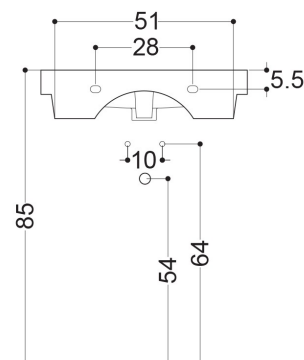

AXA

NORMAL

WS111_LAVABO SOSPESO, INCASSO, DA PIANO CON PIANO RUBINETTERIA
 WALL-HUNG, INSET, OVERTOP BASIN WITH TAP HOLE 60X45 CM

N.B.: Le misure indicate possono subire una variazione dello 0,8 % circa, dovuta ad usura stampi o a piccole variazioni delle caratteristiche tecniche relative alle materie prime che compongono l'impasto.

N.B.: Indicated size could have a variation of about 0,8 % due to the usure of the moulds or the small variations of the raw materials' technical characteristics used in the mixture.

Collection
Normal

Model |
Normal 60

Dimensions Metric

1 inch = 2.54 cm
 1 inch = 25.4 mm

WS[®]
BATH
COLLECTIONS

1051 Lea Drive - Collegetown, PA 19426
 Tel. 215 513 9400 - Fax 610 831 0215
www.ws bathcollections.com - info@ws bathcollections.com

MOUNTING HARDWARE

Wall-mount installation

Vessel/ countertop installation

Bolts

Silicone (*optional*)

Collection
Normal

Model |
Normal 60

Dimensions Metric
1 inch = 2.54 cm
1 inch = 25.4 mm