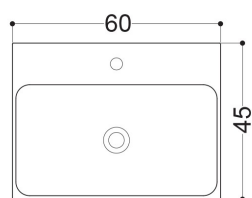

AXA

NORMAL

WS111_LAVABO SOSPESO, INCASSO, DA PIANO CON PIANO RUBINETTERIA
 WALL-HUNG, INSET, OVERTOP BASIN WITH TAP HOLE 60X45 CM

N.B.: Le misure indicate possono subire una variazione dello 0,8 % circa, dovuta ad usura stampi o a piccole variazioni delle caratteristiche tecniche relative alle materie prime che compongono l'impasto.

N.B.: Indicated size could have a variation of about 0,8 % due to the usure of the moulds or the small variations of the raw materials' technical characteristics used in the mixture.

Collection
Normal

Model |
Normal 60

Dimensions Metric

1 inch = 2.54 cm
 1 inch = 25.4 mm

WS[®]
BATH
COLLECTIONS

1051 Lea Drive - Collegetown, PA 19426
 Tel. 215 513 9400 - Fax 610 831 0215
www.ws bathcollections.com - info@ws bathcollections.com

MOUNTING HARDWARE

Wall-mount installation

Vessel/ countertop installation

Bolts

Silicone (*optional*)

Collection
Normal

Model |
Normal 60

Dimensions Metric
1 inch = 2.54 cm
1 inch = 25.4 mm