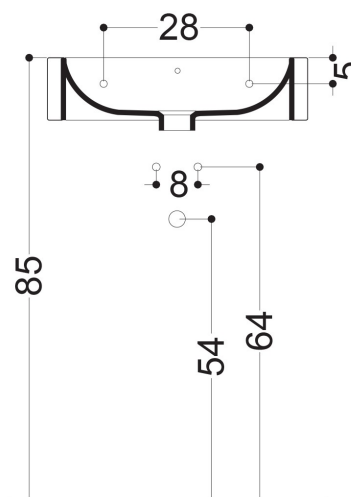

# AXA

NORMAL

WS118\_LAVABO DA PIANO E SOSPESO CON PIANO RUBINETTERIA  
OVERTOP OR WALL-HUNG BASIN WITH TAP HOLE 50X37 CM

N.B.: Le misure indicate possono subire una variazione dello 0,8 % circa, dovuta ad usura stampi o a piccole variazioni delle caratteristiche tecniche relative alle materie prime che compongono l'impasto.

N.B.: Indicated size could have a variation of about 0,8 % due to the usure of the moulds or the small variations of the raw materials' technical characteristics used in the mixture.

Collection  
Normal

Model |  
Normal 50A

Dimensions Metric

1 inch = 2.54 cm  
1 inch = 25.4 mm

**WS**<sup>®</sup>  
BATH  
COLLECTIONS

1051 Lea Drive - Colleagueville, PA 19426  
Tel. 215 513 9400 - Fax 610 831 0215

[www.ws bathcollections.com](http://www.ws bathcollections.com) - [info@ws bathcollections.com](mailto:info@ws bathcollections.com)

### Vessel/ countertop installation

Bolts

Silicone (*optional*)

Collection  
Normal

Model |  
Normal 50A

Dimensions Metric  
*1 inch = 2.54 cm*  
*1 inch = 25.4 mm*

**WS**<sup>®</sup>

**BATH  
COLLECTIONS**