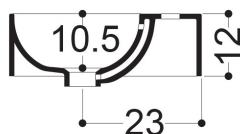

# AXA

NORMAL

WS118\_LAVABO DA PIANO E SOSPESO CON PIANO RUBINETTERIA  
OVERTOP OR WALL-HUNG BASIN WITH TAP HOLE 50X37 CM

N.B.: Le misure indicate possono subire una variazione dello 0,8 % circa, dovuta ad usura stampi o a piccole variazioni delle caratteristiche tecniche relative alle materie prime che compongono l'impasto.

N.B.: Indicated size could have a variation of about 0,8 % due to the usure of the moulds or the small variations of the raw materials' technical characteristics used in the mixture.

Collection  
Normal

Model |  
Normal 50A

Dimensions Metric

1 inch = 2.54 cm  
1 inch = 25.4 mm

**WS**<sup>®</sup>  
BATH  
COLLECTIONS

1051 Lea Drive - Colleagueville, PA 19426  
Tel. 215 513 9400 - Fax 610 831 0215

[www.ws bathcollections.com](http://www.ws bathcollections.com) - [info@ws bathcollections.com](mailto:info@ws bathcollections.com)

### Vessel/ countertop installation

Bolts

Silicone (*optional*)

Collection  
Normal

Model |  
Normal 50A

Dimensions Metric  
*1 inch = 2.54 cm*  
*1 inch = 25.4 mm*

**WS**<sup>®</sup>

**BATH  
COLLECTIONS**