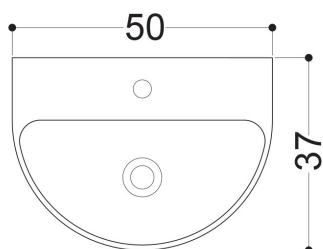

# AXA

NORMAL

WS118\_LAVABO DA PIANO E SOSPESO CON PIANO RUBINETTERIA  
OVERTOP OR WALL-HUNG BASIN WITH TAP HOLE 50X37 CM

N.B.: Le misure indicate possono subire una variazione dello 0,8 % circa, dovuta ad usura stampi o a piccole variazioni delle caratteristiche tecniche relative alle materie prime che compongono l'impasto.

N.B.: Indicated size could have a variation of about 0,8 % due to the usure of the moulds or the small variations of the raw materials' technical characteristics used in the mixture.

Collection  
Normal

Model |  
Normal 50A

Dimensions Metric

1 inch = 2.54 cm  
1 inch = 25.4 mm

**WS**<sup>®</sup>  
BATH  
COLLECTIONS

1051 Lea Drive - Colleagueville, PA 19426  
Tel. 215 513 9400 - Fax 610 831 0215

[www.ws bathcollections.com](http://www.ws bathcollections.com) - [info@ws bathcollections.com](mailto:info@ws bathcollections.com)

### Vessel/ countertop installation

Bolts

Silicone (*optional*)

Collection  
Normal

Model |  
Normal 50A

Dimensions Metric  
*1 inch = 2.54 cm*  
*1 inch = 25.4 mm*

**WS**<sup>®</sup>

**BATH  
COLLECTIONS**