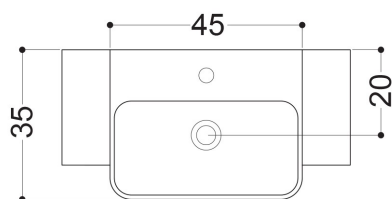

# AXA

NORMAL

WS113\_LAVABO SEMINCASSO CON PIANO RUBINETTERIA  
SEMI INSET BASIN WITH TAP HOLE 45X35 CM

N.B.: Le misure indicate possono subire una variazione dello 0,8 % circa, dovuta ad usura stampi o a piccole variazioni delle caratteristiche tecniche relative alle materie prime che compongono l'impasto.

N.B.: Indicated size could have a variation of about 0,8 % due to the usure of the moulds or the small variations of the raw materials' technical characteristics used in the mixture.

Collection  
Normal

Model |  
Normal 45

Dimensions Metric

1 inch = 2.54 cm  
1 inch = 25.4 mm

**WS**<sup>®</sup>  
BATH  
COLLECTIONS

1051 Lea Drive - Colleagueville, PA 19426  
Tel. 215 513 9400 - Fax 610 831 0215  
[www.ws bathcollections.com](http://www.ws bathcollections.com) - [info@ws bathcollections.com](mailto:info@ws bathcollections.com)

### Vessel/ countertop installation

Silicone (*optional*)

Collection  
Normal

Model |  
Normal 45

Dimensions Metric  
*1 inch = 2.54 cm*  
*1 inch = 25.4 mm*

**WS**<sup>®</sup>

**BATH  
COLLECTIONS**

1051 Lea Drive - Collegeville, PA 19426  
Tel. 215 513 9400 - Fax 610 831 0215  
[www.ws bathcollections.com](http://www.ws bathcollections.com) - [info@ws bathcollections.com](mailto:info@ws bathcollections.com)