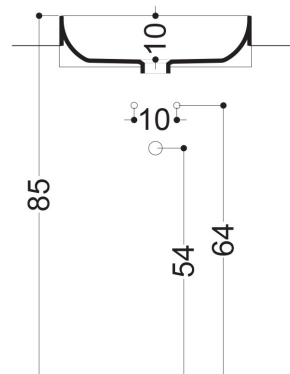

# AXA

NORMAL

WS113\_LAVABO SEMINCASSO CON PIANO RUBINETTERIA  
SEMI INSET BASIN WITH TAP HOLE 45X35 CM

N.B.: Le misure indicate possono subire una variazione dello 0,8 % circa, dovuta ad usura stampi o a piccole variazioni delle caratteristiche tecniche relative alle materie prime che compongono l'impasto.

N.B.: Indicated size could have a variation of about 0,8 % due to the usure of the moulds or the small variations of the raw materials' technical characteristics used in the mixture.

Collection  
Normal

Model |  
Normal 45

Dimensions Metric

1 inch = 2.54 cm  
1 inch = 25.4 mm

**WS**<sup>®</sup>  
BATH  
COLLECTIONS

1051 Lea Drive - Colleagueville, PA 19426  
Tel. 215 513 9400 - Fax 610 831 0215  
[www.ws bathcollections.com](http://www.ws bathcollections.com) - [info@ws bathcollections.com](mailto:info@ws bathcollections.com)

### Vessel/ countertop installation

Silicone (*optional*)

Collection  
Normal

Model |  
Normal 45

Dimensions Metric  
*1 inch = 2.54 cm*  
*1 inch = 25.4 mm*

**WS**<sup>®</sup>

**BATH  
COLLECTIONS**

1051 Lea Drive - Collegeville, PA 19426  
Tel. 215 513 9400 - Fax 610 831 0215  
[www.ws bathcollections.com](http://www.ws bathcollections.com) - [info@ws bathcollections.com](mailto:info@ws bathcollections.com)