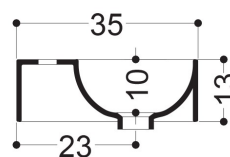

AXA

NORMAL

WS107_LAVABO 04C DA PIANO CON PIANO RUBINETTERIA
04C OVERTOP BASIN WITH TAP HOLE 42X42 CM

N.B.: Le misure indicate possono subire una variazione dello 0,8 % circa, dovuta ad usura stampi o a piccole variazioni delle caratteristiche tecniche relative alle materie prime che compongono l' impasto.

N.B.: Indicated size could have a variation of about 0,8 % due to the usure of the moulds or the small variations of the raw materials' technical characteristics used in the mixture.

Collection
Normal

Model |
Normal 04C

Dimensions Metric

1 inch = 2.54 cm
1 inch = 25.4 mm

WS[®]
BATH
COLLECTIONS

1051 Lea Drive - Collegeville, PA 19426
Tel. 215 513 9400 - Fax 610 831 0215
www.ws bathcollections.com - info@ws bathcollections.com

MOUNTING HARDWARE

Wall-mount installation

Vessel/ countertop installation

Bolts

Silicone (*optional*)

Collection
Normal

Model |
Normal 04C

Dimensions Metric
1 inch = 2.54 cm
1 inch = 25.4 mm