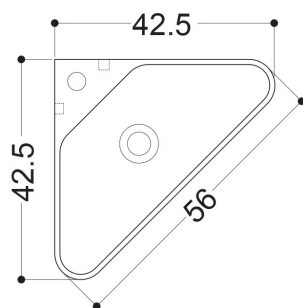

AXA

NORMAL

WS107_LAVABO 04C DA PIANO CON PIANO RUBINETTERIA
04C OVERTOP BASIN WITH TAP HOLE 42X42 CM

N.B.: Le misure indicate possono subire una variazione dello 0,8 % circa, dovuta ad usura stampi o a piccole variazioni delle caratteristiche tecniche relative alle materie prime che compongono l' impasto.

N.B.: Indicated size could have a variation of about 0,8 % due to the usure of the moulds or the small variations of the raw materials' technical characteristics used in the mixture.

Collection
Normal

Model |
Normal 04C

Dimensions Metric

1 inch = 2.54 cm
1 inch = 25.4 mm

WS[®]
BATH
COLLECTIONS

1051 Lea Drive - Collegeville, PA 19426
Tel. 215 513 9400 - Fax 610 831 0215
www.ws bathcollections.com - info@ws bathcollections.com

MOUNTING HARDWARE

Wall-mount installation

Vessel/ countertop installation

Bolts

Silicone (*optional*)

Collection
Normal

Model |
Normal 04C

Dimensions Metric
1 inch = 2.54 cm
1 inch = 25.4 mm