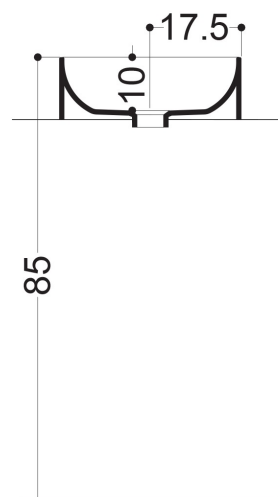

AXA

NORMAL

WS106_LAVABO 03S DA PIANO SENZA PIANO RUBINETTERIA
01C OVERTOP BASIN WITHOUT TAP HOLE 35 CM

N.B.: Le misure indicate possono subire una variazione dello 0,8 % circa, dovuta ad usura stampi o a piccole variazioni delle caratteristiche tecniche relative alle materie prime che compongono l' impasto.

N.B.: Indicated size could have a variation of about 0,8 % due to the usure of the moulds or the small variations of the raw materials' technical characteristics used in the mixture.

Collection
Normal

Model |
Normal 03S

Dimensions Metric

1 inch = 2.54 cm
1 inch = 25.4 mm

WS[®]
BATH
COLLECTIONS

1051 Lea Drive - Collegeville, PA 19426
Tel. 215 513 9400 - Fax 610 831 0215
www.ws bathcollections.com - info@ws bathcollections.com

MOUNTING HARDWARE

Wall-mount installation

Bolts

Vessel/ countertop installation

Silicone (*optional*)

Collection
Normal

Model |
Normal 03S

Dimensions Metric
1 inch = 2.54 cm
1 inch = 25.4 mm