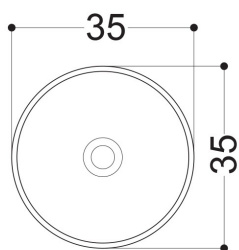

AXA

NORMAL

WS106_LAVABO 03S DA PIANO SENZA PIANO RUBINETTERIA
01C OVERTOP BASIN WITHOUT TAP HOLE 35 CM

N.B.: Le misure indicate possono subire una variazione dello 0,8 % circa, dovuta ad usura stampi o a piccole variazioni delle caratteristiche tecniche relative alle materie prime che compongono l' impasto.

N.B.: Indicated size could have a variation of about 0,8 % due to the usure of the moulds or the small variations of the raw materials' technical characteristics used in the mixture.

Collection
Normal

Model |
Normal 03S

Dimensions Metric

1 inch = 2.54 cm
1 inch = 25.4 mm

WS[®]
BATH
COLLECTIONS

1051 Lea Drive - Collegeville, PA 19426
Tel. 215 513 9400 - Fax 610 831 0215
www.ws bathcollections.com - info@ws bathcollections.com

MOUNTING HARDWARE

Wall-mount installation

Bolts

Vessel/ countertop installation

Silicone (*optional*)

Collection
Normal

Model |
Normal 03S

Dimensions Metric
1 inch = 2.54 cm
1 inch = 25.4 mm