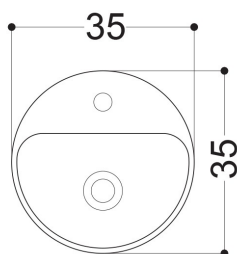

AXA

NORMAL

WS105_LAVABO 03C DA PIANO CON PIANO RUBINETTERIA
03C OVERTOP BASIN WITH TAP HOLE 35 CM

N.B.: Le misure indicate possono subire una variazione dello 0,8 % circa, dovuta ad usura stampi o a piccole variazioni delle caratteristiche tecniche relative alle materie prime che compongono l' impasto.

N.B.: Indicated size could have a variation of about 0,8 % due to the usure of the moulds or the small variations of the raw materials' technical characteristics used in the mixture.

Collection
Normal

Model |
Normal 03C

Dimensions Metric

1 inch = 2.54 cm
1 inch = 25.4 mm

WS[®]
BATH
COLLECTIONS

1051 Lea Drive - Collegeville, PA 19426
Tel. 215 513 9400 - Fax 610 831 0215
www.ws bathcollections.com - info@ws bathcollections.com

MOUNTING HARDWARE

Wall-mount installation

Bolts

Vessel/ countertop installation

Silicone (*optional*)

Collection
Normal

Model |
Normal 03C

Dimensions Metric
1 inch = 2.54 cm
1 inch = 25.4 mm