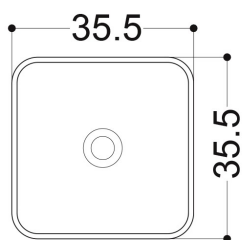

# AXA

NORMAL

WS104\_LAVABO 02S DA PIANO SENZA PIANO RUBINETTERIA  
02S OVERTOP BASIN WITHOUT TAP HOLE 35X35 CM

N.B.: Le misure indicate possono subire una variazione dello 0,8 % circa, dovuta ad usura stampi o a piccole variazioni delle caratteristiche tecniche relative alle materie prime che compongono l'impasto.

N.B.: Indicated size could have a variation of about 0,8 % due to the usure of the moulds or the small variations of the raw materials' technical characteristics used in the mixture.

Collection  
Normal

Model |  
Normal 02S

Dimensions Metric

1 inch = 2.54 cm  
1 inch = 25.4 mm

**WS**<sup>®</sup>  
BATH  
COLLECTIONS

1051 Lea Drive - Collegeville, PA 19426  
Tel. 215 513 9400 - Fax 610 831 0215

[www.ws bathcollections.com](http://www.ws bathcollections.com) - [info@ws bathcollections.com](mailto:info@ws bathcollections.com)

### Vessel/ countertop installation

Silicone (*optional*)

Collection  
Normal

Model |  
Normal 02S

Dimensions Metric  
*1 inch = 2.54 cm*  
*1 inch = 25.4 mm*

WS<sup>®</sup>

BATH  
COLLECTIONS

1051 Lea Drive - Collegeville, PA 19426  
Tel. 215 513 9400 - Fax 610 831 0215  
[www.ws bathcollections.com](http://www.ws bathcollections.com) - [info@ws bathcollections.com](mailto:info@ws bathcollections.com)