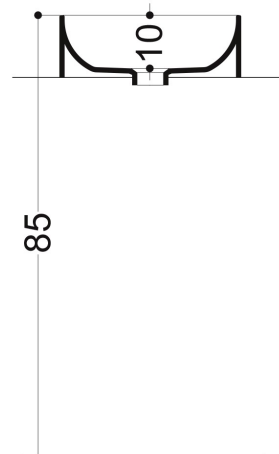

# AXA

NORMAL

WS104\_LAVABO 02S DA PIANO SENZA PIANO RUBINETTERIA  
02S OVERTOP BASIN WITHOUT TAP HOLE 35X35 CM

N.B.: Le misure indicate possono subire una variazione dello 0,8 % circa, dovuta ad usura stampi o a piccole variazioni delle caratteristiche tecniche relative alle materie prime che compongono l'impasto.

N.B.: Indicated size could have a variation of about 0,8 % due to the usure of the moulds or the small variations of the raw materials' technical characteristics used in the mixture.

Collection  
Normal

Model |  
Normal 02S

Dimensions Metric

1 inch = 2.54 cm  
1 inch = 25.4 mm

**WS**<sup>®</sup>  
BATH  
COLLECTIONS

1051 Lea Drive - Collegeville, PA 19426  
Tel. 215 513 9400 - Fax 610 831 0215

[www.ws bathcollections.com](http://www.ws bathcollections.com) - [info@ws bathcollections.com](mailto:info@ws bathcollections.com)

### Vessel/ countertop installation

Silicone (*optional*)

Collection  
Normal

Model |  
Normal 02S

Dimensions Metric  
*1 inch = 2.54 cm*  
*1 inch = 25.4 mm*

WS<sup>®</sup>

BATH  
COLLECTIONS

1051 Lea Drive - Collegeville, PA 19426  
Tel. 215 513 9400 - Fax 610 831 0215  
[www.ws bathcollections.com](http://www.ws bathcollections.com) - [info@ws bathcollections.com](mailto:info@ws bathcollections.com)