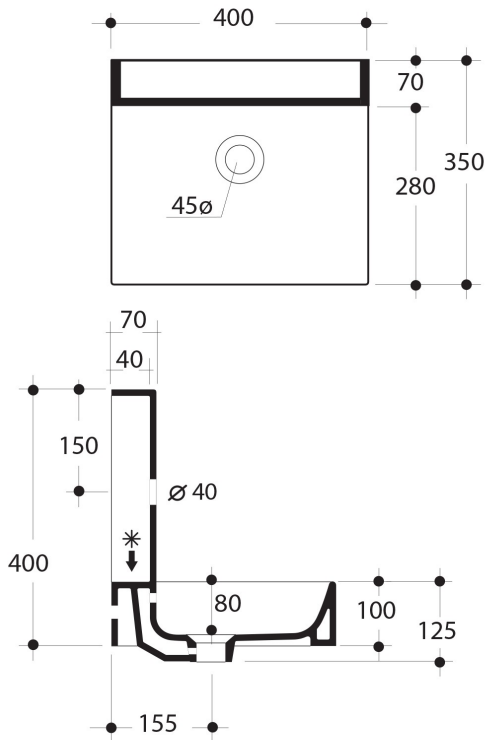

Product Specs Sheets

SERIE CENTO

Cod.3540

Lavabo 40x35 sospeso "fontana"

Wall hung washbasin 40x35 "fontana"

* n.b.
solo rubinetto incasso parete
only tap water wall recessed

↓ fondo chiuso
closed-end fund

Collection
Cento

Model |
Cento3540

Dimensions Metric

1 inch = 2.54 cm
1 inch = 25.4 mm

WS[®]
BATH
COLLECTIONS

1051 Lea Drive - Collegeville, PA 19426
Tel. 215 513 9400 - Fax 610 831 0215
www.ws bathcollections.com - info@ws bathcollections.com