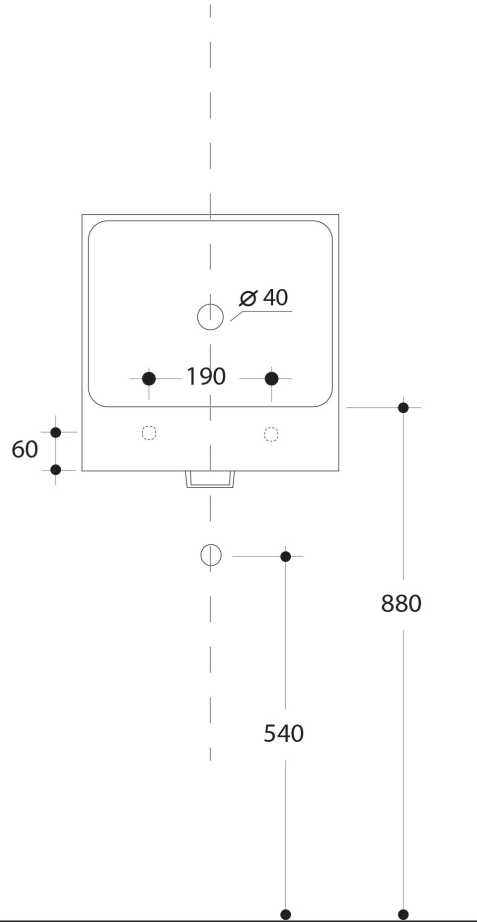

Product Specs Sheets

SERIE CENTO

Cod.3540

Lavabo 40x35 sospeso "fontana"

Wall hung washbasin 40x35 "fontana"

* n.b.
solo rubinetto incasso parete
only tap water wall recessed

↓ fondo chiuso
closed-end fund

Collection
Cento

Model |
Cento3540

Dimensions Metric

1 inch = 2.54 cm
1 inch = 25.4 mm

WS[®]
BATH
COLLECTIONS

1051 Lea Drive - Collegeville, PA 19426
Tel. 215 513 9400 - Fax 610 831 0215
www.ws bathcollections.com - info@ws bathcollections.com