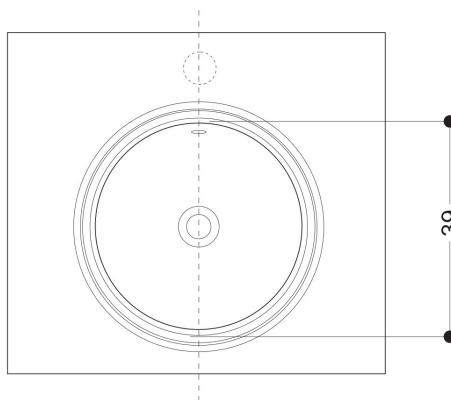

WS
TH
OH
NT
EM

POT : LAVABO SOTTOPIANO
UNDERTOP BASIN

CODICE/CODE: WS3101V

MISURE/SIZE: Ø 46 H18 CM

PESO/WEIGHT: 6,5 KG

N.B.: Le misure indicate possono subire una variazione dello 0,8 % circa, dovuta ad usura stampi o a piccole variazioni delle caratteristiche tecniche relative alle materie prime che compongono l'impasto.

N.B.: Indicated size could have a variation of about 0,8 % due to the usure of the moulds or the small variations of the raw materials' technical characteristics used in the mixture.

misure scasso sul piano
sizes of cut on the top

Collection
Whitestone

Model |
Pot

Dimensions Metric

1 inch = 2.54 cm
1 inch = 25.4 mm

WS[®]
BATH
COLLECTIONS

1051 Lea Drive - Collegetown, PA 19426
Tel. 215 513 9400 - Fax 610 831 0215
www.ws bathcollections.com - info@ws bathcollections.com

MOUNTING HARDWARE

Wall-mount installation

Bolts

Vessel/ countertop installation

Silicone (*optional*)

Collection
Whitestone

Model |
Pot

Dimensions Metric
1 inch = 2.54 cm
1 inch = 25.4 mm