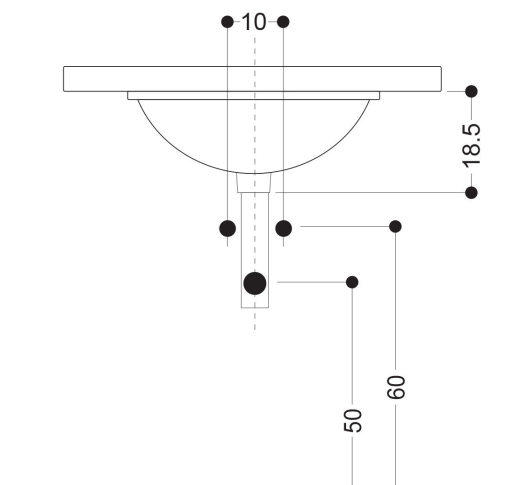

WS
TH
OH
NT
EM

POT : LAVABO SOTTOPIANO
UNDERTOP BASIN

CODICE/CODE: WS3101V

MISURE/SIZE: Ø 46 H18 CM

PESO/WEIGHT: 6,5 KG

N.B.: Le misure indicate possono subire una variazione dello 0,8 % circa, dovuta ad usura stampi o a piccole variazioni delle caratteristiche tecniche relative alle materie prime che compongono l'impasto.

N.B.: Indicated size could have a variation of about 0,8 % due to the usure of the moulds or the small variations of the raw materials' technical characteristics used in the mixture.

misure scasso sul piano
sizes of cut on the top

Collection
Whitestone

Model |
Pot

Dimensions Metric

1 inch = 2.54 cm
1 inch = 25.4 mm

WS[®]
BATH
COLLECTIONS

1051 Lea Drive - Collegetown, PA 19426
Tel. 215 513 9400 - Fax 610 831 0215
www.ws bathcollections.com - info@ws bathcollections.com

MOUNTING HARDWARE

Wall-mount installation

Bolts

Vessel/ countertop installation

Silicone (*optional*)

Collection
Whitestone

Model |
Pot

Dimensions Metric
1 inch = 2.54 cm
1 inch = 25.4 mm