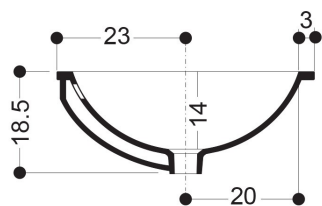

WS
TH
OH
NT
EM

POT : LAVABO SOTTOPIANO
UNDERTOP BASIN

CODICE/CODE: WS3101V

MISURE/SIZE: Ø 46 H18 CM

PESO/WEIGHT: 6,5 KG

N.B.: Le misure indicate possono subire una variazione dello 0,8 % circa, dovuta ad usura stampi o a piccole variazioni delle caratteristiche tecniche relative alle materie prime che compongono l'impasto.

N.B.: Indicated size could have a variation of about 0,8 % due to the usure of the moulds or the small variations of the raw materials' technical characteristics used in the mixture.

misure scasso sul piano
sizes of cut on the top

Collection
Whitestone

Model |
Pot

Dimensions Metric

1 inch = 2.54 cm
1 inch = 25.4 mm

WS[®]
BATH
COLLECTIONS

1051 Lea Drive - Collegetown, PA 19426
Tel. 215 513 9400 - Fax 610 831 0215
www.ws bathcollections.com - info@ws bathcollections.com

MOUNTING HARDWARE

Wall-mount installation

Bolts

Vessel/ countertop installation

Silicone (*optional*)

Collection
Whitestone

Model |
Pot

Dimensions Metric
1 inch = 2.54 cm
1 inch = 25.4 mm