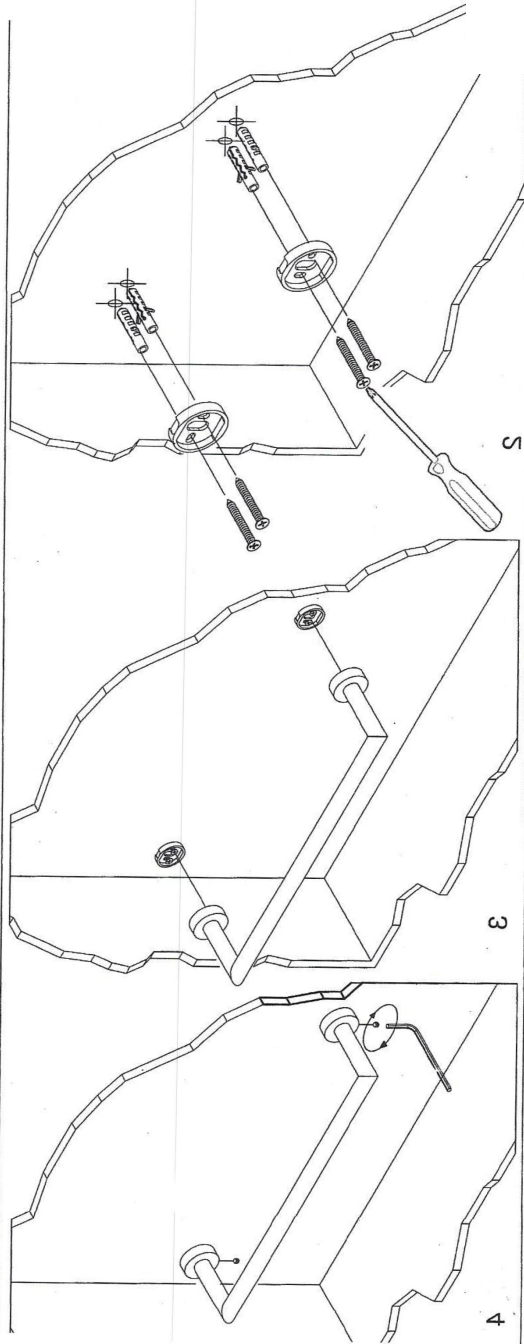

# Product Specs Sheets

Collection  
Towel Bars

Model |

Dimensions Metric

1 inch = 2.54 cm  
1 inch = 25.4 mm

**WS**<sup>®</sup>  
BATH  
COLLECTIONS

1051 Lea Drive - Collegeville, PA 19426  
Tel. 215 513 9400 - Fax 610 831 0215  
[www.ws bathcollections.com](http://www.ws bathcollections.com) - [info@ws bathcollections.com](mailto:info@ws bathcollections.com)