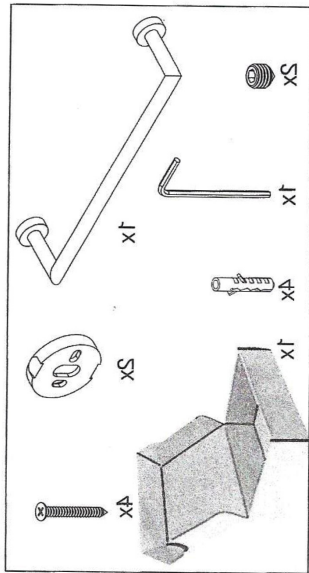

# Product Specs Sheets

Collection  
Towel Bars

Model |

Dimensions Metric

1 inch = 2.54 cm  
1 inch = 25.4 mm

**WS**<sup>®</sup>  
BATH  
COLLECTIONS

1051 Lea Drive - Collegeville, PA 19426  
Tel. 215 513 9400 - Fax 610 831 0215  
[www.ws bathcollections.com](http://www.ws bathcollections.com) - [info@ws bathcollections.com](mailto:info@ws bathcollections.com)