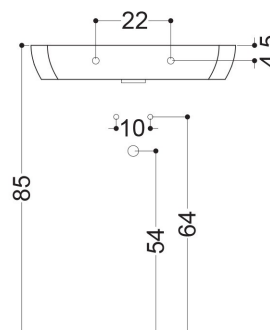

AXA

H10

82095_LAVABO DA PIANO O SOSPESO CON PIANO RUBINETTERIA 60X43 CM
OVERTOP OR WALL-HUNG BASIN WITH TAP HOLE 60X43 CM

N.B.: Le misure indicate possono subire una variazione dello 0,8 % circa, dovuta ad usura stampi o a piccole variazioni delle caratteristiche tecniche relative alle materie prime che compongono l'impasto.

N.B.: Indicated size could have a variation of about 0,8 % due to the usure of the moulds or the small variations of the raw materials' technical characteristics used in the mixture.

Collection
H10

Model |
H 10 6000

Dimensions Metric

1 inch = 2.54 cm
1 inch = 25.4 mm

WS[®]
BATH
COLLECTIONS

1051 Lea Drive - Collegeville, PA 19426
Tel. 215 513 9400 - Fax 610 831 0215
www.ws bathcollections.com - info@ws bathcollections.com

MOUNTING HARDWARE

Wall-mount installation

Vessel/ countertop installation

Bolts

Silicone (*optional*)

Collection
H10

Model |
H10 600

Dimensions Metric
1 inch = 2.54 cm
1 inch = 25.4 mm