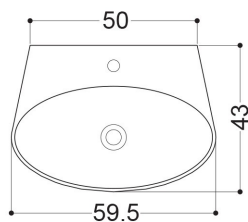

AXA

H10

82095_LAVABO DA PIANO O SOSPESO CON PIANO RUBINETTERIA 60X43 CM
OVERTOP OR WALL-HUNG BASIN WITH TAP HOLE 60X43 CM

N.B.: Le misure indicate possono subire una variazione dello 0,8 % circa, dovuta ad usura stampi o a piccole variazioni delle caratteristiche tecniche relative alle materie prime che compongono l'impasto.

N.B.: Indicated size could have a variation of about 0,8 % due to the usure of the moulds or the small variations of the raw materials' technical characteristics used in the mixture.

Collection
H10

Model |
H 10 6000

Dimensions Metric

1 inch = 2.54 cm
1 inch = 25.4 mm

WS[®]
BATH
COLLECTIONS

1051 Lea Drive - Collegeville, PA 19426
Tel. 215 513 9400 - Fax 610 831 0215
www.ws bathcollections.com - info@ws bathcollections.com

MOUNTING HARDWARE

Wall-mount installation

Vessel/ countertop installation

Bolts

Silicone (*optional*)

Collection
H10

Model |
H10 600

Dimensions Metric
1 inch = 2.54 cm
1 inch = 25.4 mm