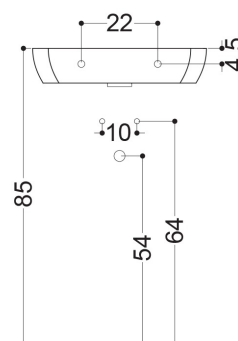

AXA

H10

81091_LAVABO DA PIANO CON PIANO RUBINETTERIA 50X43 CM
OVERTOP BASIN WITH TAP HOLE 50X43 CM

N.B.: Le misure indicate possono subire una variazione dello 0,8 % circa, dovuta ad usura stampi o a piccole variazioni delle caratteristiche tecniche relative alle materie prime che compongono l'impasto.

N.B.: Indicated size could have a variation of about 0,8 % due to the usure of the moulds or the small variations of the raw materials' technical characteristics used in the mixture.

Collection
H10

Model |
H10 50R

Dimensions Metric

1 inch = 2.54 cm
1 inch = 25.4 mm

WS[®]
BATH
COLLECTIONS

1051 Lea Drive - Collegeville, PA 19426
Tel. 215 513 9400 - Fax 610 831 0215
www.ws bathcollections.com - info@ws bathcollections.com

MOUNTING HARDWARE

Wall-mount installation

Vessel/ countertop installation

Bolts

Silicone (*optional*)

Collection
H10

Model |
H10 50R

Dimensions Metric
1 inch = 2.54 cm
1 inch = 25.4 mm