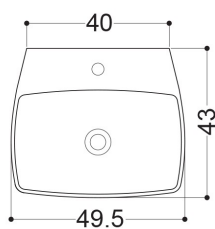

AXA

H10

81091_LAVABO DA PIANO CON PIANO RUBINETTERIA 50X43 CM
OVERTOP BASIN WITH TAP HOLE 50X43 CM

N.B.: Le misure indicate possono subire una variazione dello 0,8 % circa, dovuta ad usura stampi o a piccole variazioni delle caratteristiche tecniche relative alle materie prime che compongono l'impasto.

N.B.: Indicated size could have a variation of about 0,8 % due to the usure of the moulds or the small variations of the raw materials' technical characteristics used in the mixture.

Collection
H10

Model |
H10 50R

Dimensions Metric

1 inch = 2.54 cm
1 inch = 25.4 mm

WS[®]
BATH
COLLECTIONS

1051 Lea Drive - Collegeville, PA 19426
Tel. 215 513 9400 - Fax 610 831 0215
www.ws bathcollections.com - info@ws bathcollections.com

MOUNTING HARDWARE

Wall-mount installation

Vessel/ countertop installation

Bolts

Silicone (*optional*)

Collection
H10

Model |
H10 50R

Dimensions Metric
1 inch = 2.54 cm
1 inch = 25.4 mm