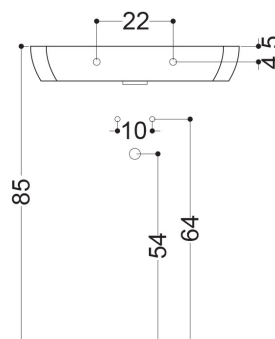

AXA

H10

81095_LAVABO DA PIANO O SOSPESO CON PIANO RUBINETTERIA 60X43 CM
OVERTOP OR WALL-HUNG BASIN WITH TAP HOLE 60X43 CM

N.B.: Le misure indicate possono subire una variazione dello 0,8 % circa, dovuta ad usura stampi o a piccole variazioni delle caratteristiche tecniche relative alle materie prime che compongono l'impasto.

N.B.: Indicated size could have a variation of about 0.8 % due to the usure of the moulds or the small variations of the raw materials' technical characteristics used in the mixture.

Collection
H10

Model |
H10 60R

Dimensions Metric

1 inch = 2.54 cm
1 inch = 25.4 mm

WS[®]
BATH
COLLECTIONS

1051 Lea Drive - Collegeville, PA 19426
Tel. 215 513 9400 - Fax 610 831 0215

www.ws bathcollections.com - info@ws bathcollections.com

MOUNTING HARDWARE

Wall-mount installation

Bolts

Vessel/ countertop installation

Silicone (*optional*)

Collection
H10

Model |
H10 60R

Dimensions Metric
1 inch = 2.54 cm
1 inch = 25.4 mm