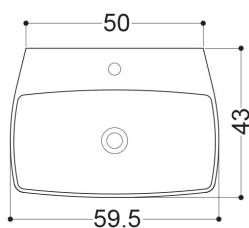

AXA

H10

81095_LAVABO DA PIANO O SOSPESO CON PIANO RUBINETTERIA 60X43 CM
OVERTOP OR WALL-HUNG BASIN WITH TAP HOLE 60X43 CM

N.B.: Le misure indicate possono subire una variazione dello 0,8 % circa, dovuta ad usura stampi o a piccole variazioni delle caratteristiche tecniche relative alle materie prime che compongono l'impasto.

N.B.: Indicated size could have a variation of about 0.8 % due to the usure of the moulds or the small variations of the raw materials' technical characteristics used in the mixture.

Collection
H10

Model |
H10 60R

Dimensions Metric

1 inch = 2.54 cm
1 inch = 25.4 mm

WS[®]
BATH
COLLECTIONS

1051 Lea Drive - Collegeville, PA 19426
Tel. 215 513 9400 - Fax 610 831 0215

www.ws bathcollections.com - info@ws bathcollections.com

MOUNTING HARDWARE

Wall-mount installation

Bolts

Vessel/ countertop installation

Silicone (*optional*)

Collection
H10

Model |
H10 60R

Dimensions Metric
1 inch = 2.54 cm
1 inch = 25.4 mm