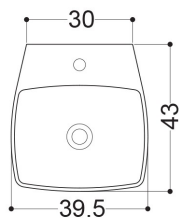

AXA

H10

81090_LAVABO DA PIANO CON PIANO RUBINETTERIA 40X43 CM
OVERTOP BASIN WITH TAP HOLE 40X43 CM

N.B.: Le misure indicate possono subire una variazione dello 0,8 % circa, dovuta ad usura stampi o a piccole variazioni delle caratteristiche tecniche relative alle materie prime che compongono l'impasto.

N.B.: Indicated size could have a variation of about 0,8 % due to the usure of the moulds or the small variations of the raw materials' technical characteristics used in the mixture.

Collection
H10

Model |
H10 40R

Dimensions Metric

1 inch = 2.54 cm
1 inch = 25.4 mm

WS[®]
BATH
COLLECTIONS

1051 Lea Drive - Collegeville, PA 19426
Tel. 215 513 9400 - Fax 610 831 0215
www.ws bathcollections.com - info@ws bathcollections.com

MOUNTING HARDWARE

Wall-mount installation

Vessel/ countertop installation

Bolts

Silicone (*optional*)

Collection
H10

Model |
H10 40R

Dimensions Metric
1 inch = 2.54 cm
1 inch = 25.4 mm