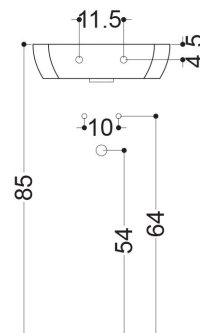

AXA

H10

81090_LAVABO DA PIANO CON PIANO RUBINETTERIA 40X43 CM
OVERTOP BASIN WITH TAP HOLE 40X43 CM

N.B.: Le misure indicate possono subire una variazione dello 0,8 % circa, dovuta ad usura stampi o a piccole variazioni delle caratteristiche tecniche relative alle materie prime che compongono l'impasto.

N.B.: Indicated size could have a variation of about 0,8 % due to the usure of the moulds or the small variations of the raw materials' technical characteristics used in the mixture.

Collection
H10

Model |
H10 40R

Dimensions Metric

1 inch = 2.54 cm
1 inch = 25.4 mm

WS[®]
BATH
COLLECTIONS

1051 Lea Drive - Collegeville, PA 19426
Tel. 215 513 9400 - Fax 610 831 0215
www.ws bathcollections.com - info@ws bathcollections.com

MOUNTING HARDWARE

Wall-mount installation

Vessel/ countertop installation

Bolts

Silicone (*optional*)

Collection
H10

Model |
H10 40R

Dimensions Metric
1 inch = 2.54 cm
1 inch = 25.4 mm