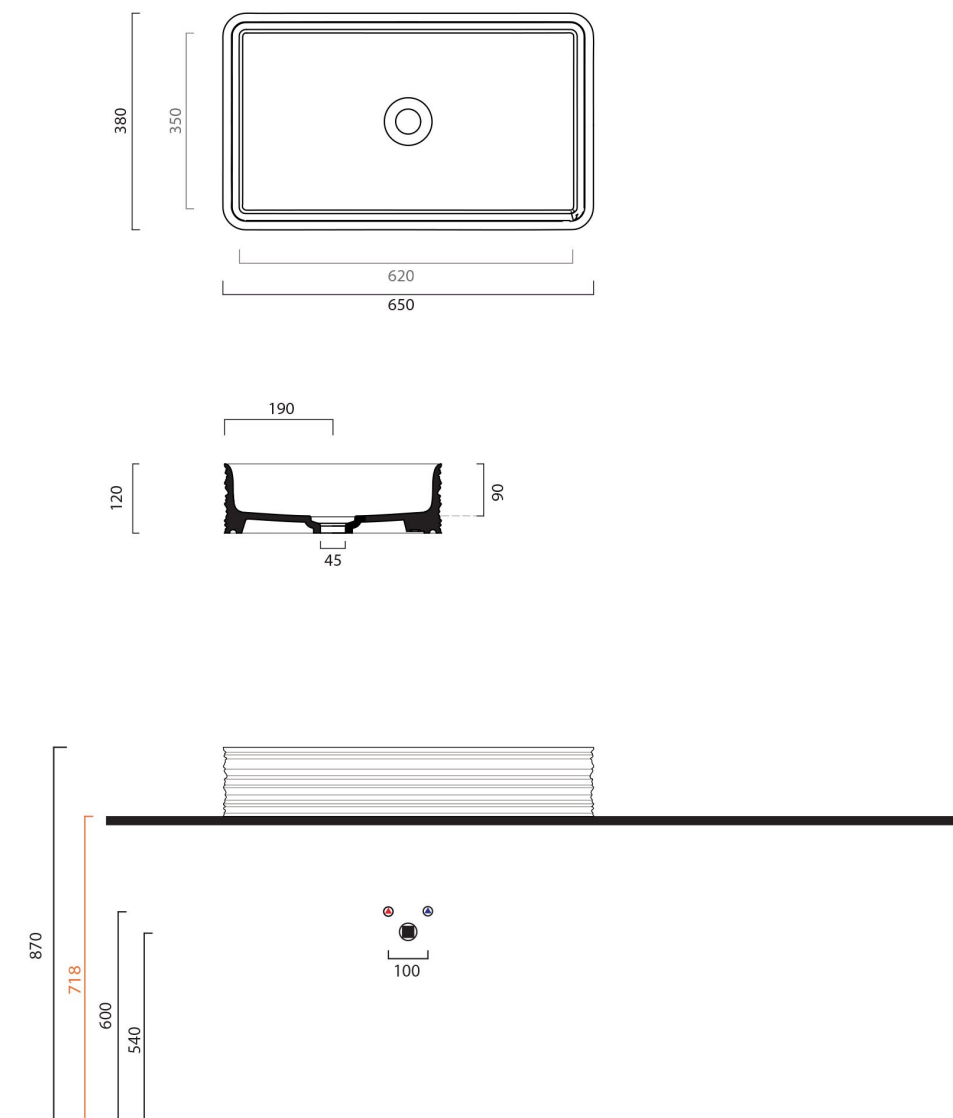

collezione
collection

Trace 65x38

Lavabo

wash basin

Dimensioni / dimensions

L650- P380 - H 120

Troppo pieno / over flow : No / No CL

Peso netto / net weight : Kg 13,5

Capienza vasca / Capacity litres : 17,5 lt

Appoggio / sit-on

Collection
Trace

Model |
Trace 65.38

Dimensions Metric

1 inch = 2.54 cm

1 inch = 25.4 mm

WS[®]
BATH
COLLECTIONS

Linea 5392

Linea 53925

Linea 53921
Space saving

DRAINS

Linea 53995
Push waste drain (click clack)
without overflow

MOUNTING HARDWARE

Wall-mount installation

Bolts

Vessel/ countertop installation

Silicone (*optional*)

Collection
Trace

Model |
Trace 65.38

Dimensions Metric
1 inch = 2.54 cm
1 inch = 25.4 mm

WS[®]

**BATH
COLLECTIONS**

1051 Lea Drive - Collegeville, PA 19426
Tel. 215 513 9400 - Fax 610 831 0215
www.ws bathcollections.com - info@ws bathcollections.com