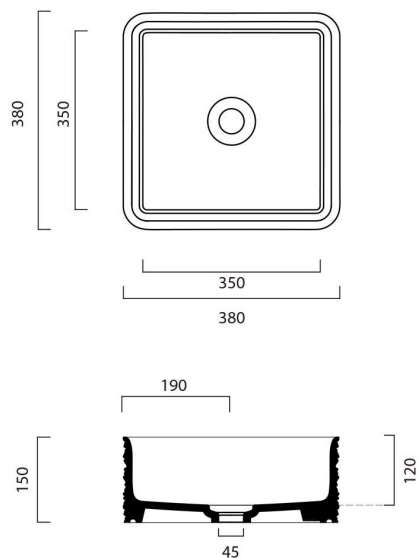

collezione
collection

Trace 38x38

Lavabo

wash basin

Dimensioni / dimensions

L380- P380 - H 150

Troppo pieno / over flow : No / No CL

Peso netto / net weight : Kg 9

Capienza vasca / Capacity litres : 13,5 lt

Appoggio / sit-on

Collection
Trace

Model |
Trace 38.38

Dimensions Metric

1 inch = 2.54 cm
1 inch = 25.4 mm

WS[®]
BATH
COLLECTIONS

1051 Lea Drive - Colleagueville, PA 19426
Tel. 215 513 9400 - Fax 610 831 0215

Linea 53995
Push waste drain (click clack)
without overflow

MOUNTING HARDWARE

Wall-mount installation

Bolts

Vessel/ countertop installation

Silicone (*optional*)

Collection
Trace

Model |
Trace 38.38

Dimensions Metric
1 inch = 2.54 cm
1 inch = 25.4 mm

WS®
BATH
COLLECTIONS

1051 Lea Drive - Collegeville, PA 19426
Tel. 215 513 9400 - Fax 610 831 0215
www.ws bathcollections.com - info@ws bathcollections.com