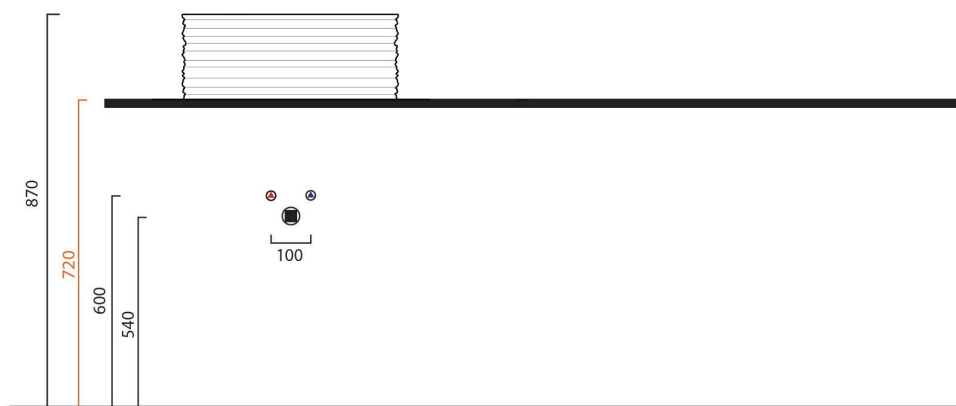

collezione
collection

Trace 38x38

Lavabo

wash basin

Dimensioni / dimensions

L380- P380 - H 150

Troppo pieno / over flow : No / No CL

Peso netto / net weight : Kg 9

Capienza vasca / Capacity litres : 13,5 lt

Appoggio / sit-on

Collection
Trace

Model |
Trace 38.38

Dimensions Metric

1 inch = 2.54 cm
1 inch = 25.4 mm

WS[®]
BATH
COLLECTIONS

1051 Lea Drive - Colleagueville, PA 19426
Tel. 215 513 9400 - Fax 610 831 0215

Dimensions Metric
1 inch = 2.54 cm
1 inch = 25.4 mm

WS®
BATH
COLLECTIONS

1051 Lea Drive - Collegeville, PA 19426
Tel. 215 513 9400 - Fax 610 831 0215
www.ws bathcollections.com - info@ws bathcollections.com