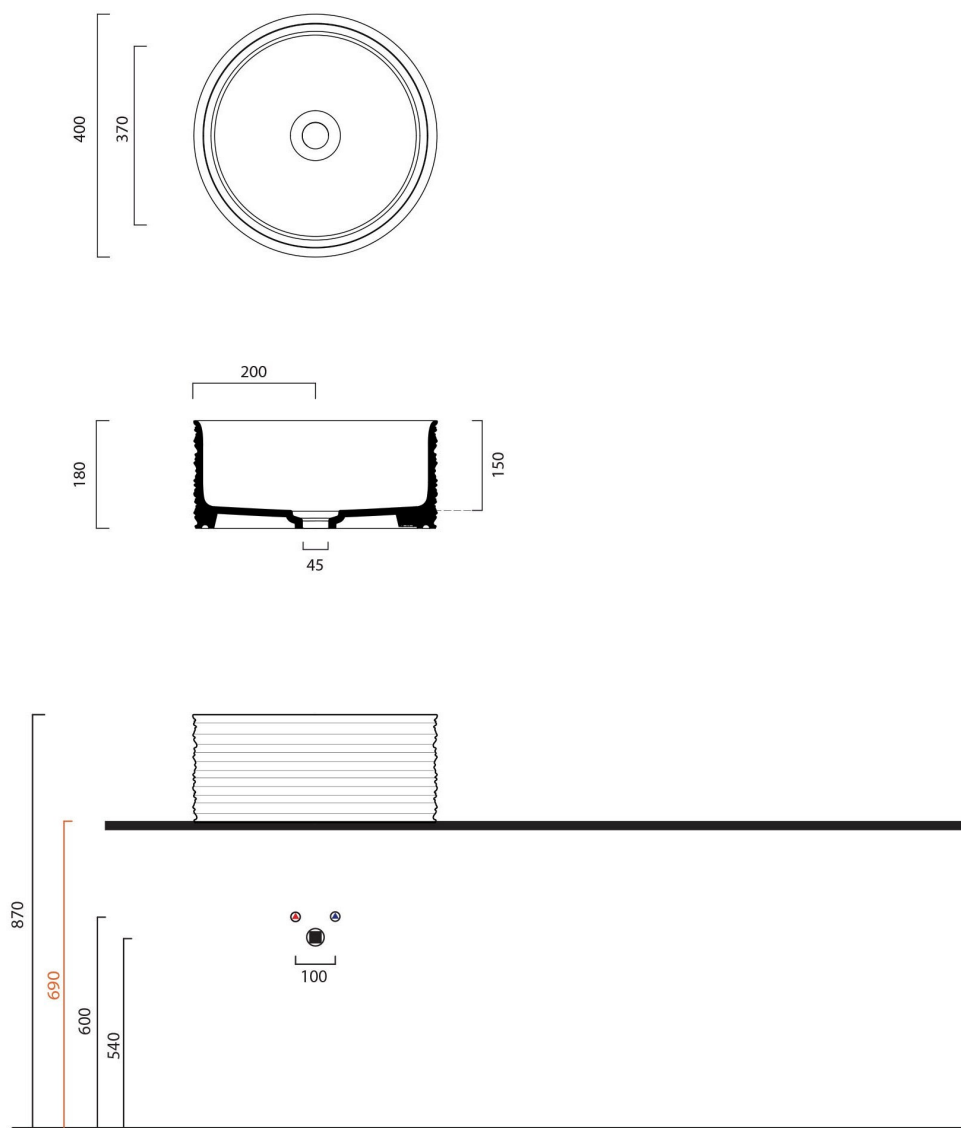

## Trace Ø 40

Lavabo

wash basin

Dimensioni / dimensions

Ø 400 - H 180

Troppo pieno / over flow : No / No CL

Peso netto / net weight : Kg 10

Capienza vasca / Capacity litres : 15 lt

Appoggio / sit-on

Collection  
Trace

Model |  
Trace 40.40

Dimensions Metric

1 inch = 2.54 cm

1 inch = 25.4 mm

**WS**<sup>®</sup>  
BATH  
COLLECTIONS

1051 Lea Drive - Collegeville, PA 19426  
Tel. 215 513 9400 - Fax 610 831 0215

### Vessel/ countertop installation

Silicone (*optional*)

Collection  
Trace

Model |  
Trace 40.40

Dimensions Metric  
*1 inch = 2.54 cm*  
*1 inch = 25.4 mm*

WS<sup>®</sup>

BATH  
COLLECTIONS

1051 Lea Drive - Collegeville, PA 19426  
Tel. 215 513 9400 - Fax 610 831 0215  
[www.ws bathcollections.com](http://www.ws bathcollections.com) - [info@ws bathcollections.com](mailto:info@ws bathcollections.com)