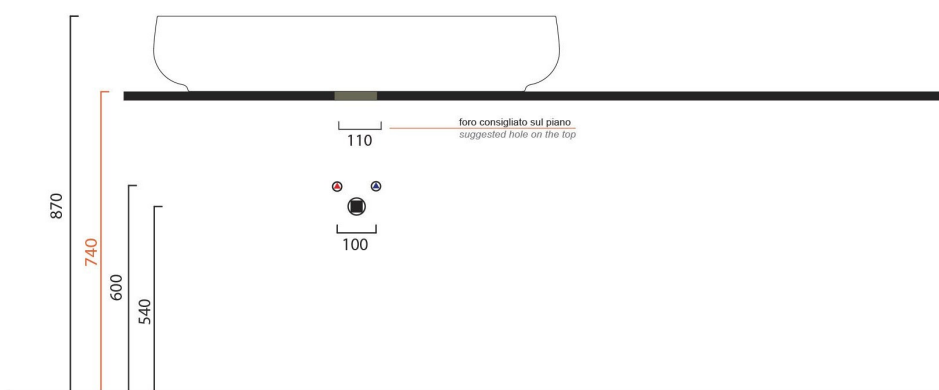

collezione
collection

Seed 70x40 h13

Lavabo

wash basin

Dimensioni / dimensions

L700- P400 - H 130

Troppo pieno / over flow : No / No CL

Peso netto / net weight : Kg 12,8

Capienza vasca / Capacity litres : 15,5 lt

Appoggio / sit-on

Collection
Seed

Model |
Seed 70.40

Dimensions Metric

1 inch = 2.54 cm

1 inch = 25.4 mm

WS[®]
BATH
COLLECTIONS

Vessel/ countertop installation

Silicone (*optional*)

Collection
Seed

Model |
Seed 70.40

Dimensions Metric
1 inch = 2.54 cm
1 inch = 25.4 mm

WS[®]

BATH
COLLECTIONS

1051 Lea Drive - Collegeville, PA 19426
Tel. 215 513 9400 - Fax 610 831 0215
www.ws bathcollections.com - info@ws bathcollections.com