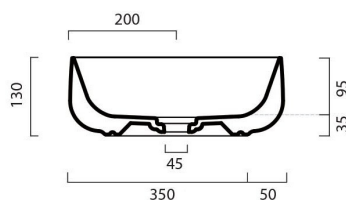

collezione
collection

Seed 70x40 h13

Lavabo

wash basin

Dimensioni / dimensions

L700- P400 - H 130

Troppo pieno / over flow : No / No CL

Peso netto / net weight : Kg 12,8

Capienza vasca / Capacity litres : 15,5 lt

Appoggio / sit-on

Collection
Seed

Model |
Seed 70.40

Dimensions Metric

1 inch = 2.54 cm

1 inch = 25.4 mm

WS[®]
BATH
COLLECTIONS

Vessel/ countertop installation

Silicone (*optional*)

Collection
Seed

Model |
Seed 70.40

Dimensions Metric
1 inch = 2.54 cm
1 inch = 25.4 mm

WS[®]

BATH
COLLECTIONS

1051 Lea Drive - Collegeville, PA 19426
Tel. 215 513 9400 - Fax 610 831 0215
www.ws bathcollections.com - info@ws bathcollections.com