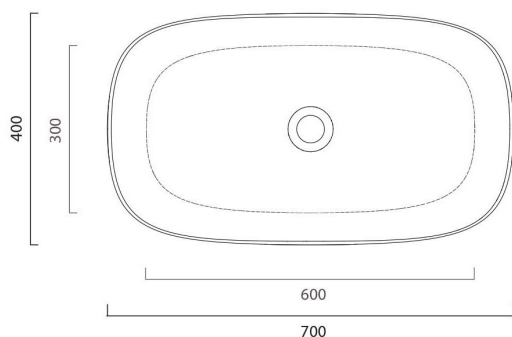

collezione
collection

Seed 70x40 h13

Lavabo

wash basin

Dimensioni / dimensions

L700- P400 - H 130

Troppo pieno / over flow : No / No CL

Peso netto / net weight : Kg 12,8

Capienza vasca / Capacity litres : 15,5 lt

Appoggio / sit-on

Collection
Seed

Model |
Seed 70.40

Dimensions Metric

1 inch = 2.54 cm

1 inch = 25.4 mm

WS[®]
BATH
COLLECTIONS

Vessel/ countertop installation

Silicone (*optional*)

Collection
Seed

Model |
Seed 70.40

Dimensions Metric
1 inch = 2.54 cm
1 inch = 25.4 mm

WS[®]

BATH
COLLECTIONS

1051 Lea Drive - Collegeville, PA 19426
Tel. 215 513 9400 - Fax 610 831 0215
www.ws bathcollections.com - info@ws bathcollections.com