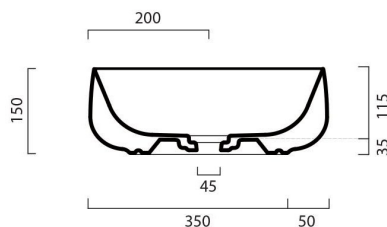

collezione
collection

Seed 45x40 h15

Lavabo

wash basin

Dimensioni / dimensions

L450- P400 - H 155

Troppo pieno / over flow : No / No CL

Peso netto / net weight : Kg 9,17

Capienza vasca / Capacity litres : 12,5 lt

Appoggio / sit-on

Collection
Seed

Model |
Seed 45.40

Dimensions Metric

1 inch = 2.54 cm

1 inch = 25.4 mm

WS[®]
BATH
COLLECTIONS

Vessel/ countertop installation

Silicone (*optional*)

Collection
Seed

Model |
Seed 45.40

Dimensions Metric
1 inch = 2.54 cm
1 inch = 25.4 mm

WS®

**BATH
COLLECTIONS**

1051 Lea Drive - Collegeville, PA 19426
Tel. 215 513 9400 - Fax 610 831 0215
www.ws bathcollections.com - info@ws bathcollections.com