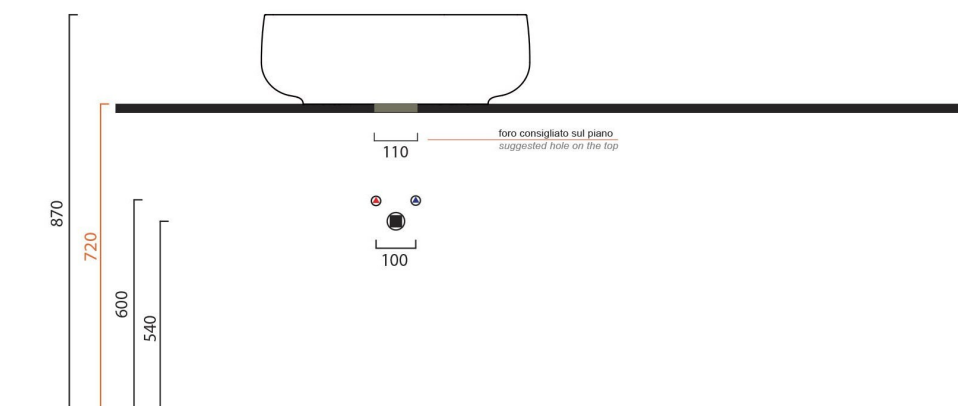

collezione
collection

Seed 45x40 h15

Lavabo

wash basin

Dimensioni / dimensions

L450- P400 - H 155

Troppo pieno / over flow : No / No CL

Peso netto / net weight : Kg 9,17

Capienza vasca / Capacity litres : 12,5 lt

Appoggio / sit-on

Collection
Seed

Model |
Seed 45.40

Dimensions Metric

1 inch = 2.54 cm

1 inch = 25.4 mm

WS[®]
BATH
COLLECTIONS

Vessel/ countertop installation

Silicone (*optional*)

Collection
Seed

Model |
Seed 45.40

Dimensions Metric
1 inch = 2.54 cm
1 inch = 25.4 mm

WS®

**BATH
COLLECTIONS**

1051 Lea Drive - Collegeville, PA 19426
Tel. 215 513 9400 - Fax 610 831 0215
www.ws bathcollections.com - info@ws bathcollections.com