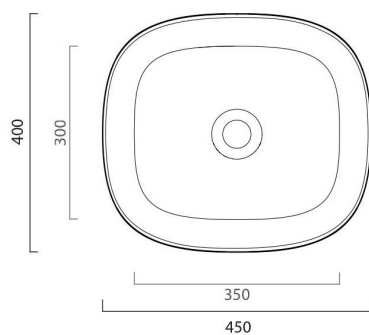

collezione
collection

Seed 45x40 h15

Lavabo

wash basin

Dimensioni / dimensions

L450- P400 - H 155

Troppo pieno / over flow : No / No CL

Peso netto / net weight : Kg 9,17

Capienza vasca / Capacity litres : 12,5 lt

Appoggio / sit-on

Collection
Seed

Model |
Seed 45.40

Dimensions Metric

1 inch = 2.54 cm

1 inch = 25.4 mm

WS[®]
BATH
COLLECTIONS

Vessel/ countertop installation

Silicone (*optional*)

Collection
Seed

Model |
Seed 45.40

Dimensions Metric
1 inch = 2.54 cm
1 inch = 25.4 mm

WS®

**BATH
COLLECTIONS**

1051 Lea Drive - Collegeville, PA 19426
Tel. 215 513 9400 - Fax 610 831 0215
www.ws bathcollections.com - info@ws bathcollections.com