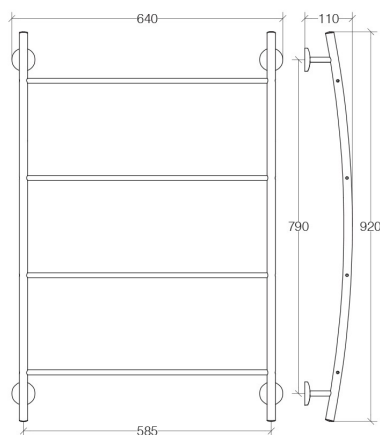

Product Specs Sheets

GRIGLIA PORTA SALVIETTE- OTTONE CROMATO
TOWEL SHELF - OTTONE CROMATO

WEIGHT kg 2,34
VOLUME m³ 0,0100

MAINTENANCE

Pulire con panno morbido inumidito. Non usare ammoniacca, detersivi, abrasivi contenenti candeggina

Clean with warm soapy water. Never use ammonia, abrasives, bleach or solvent based cleaners.

Collection
Noanta

Model |
Noanta 52389

Dimensions Metric

1 inch = 2.54 cm
1 inch = 25.4 mm

WS[®]
BATH
COLLECTIONS