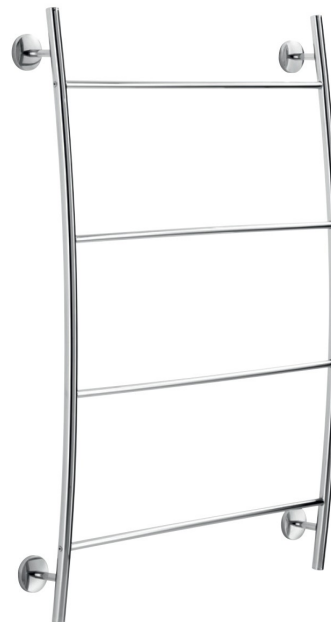

Product Specs Sheets

GRIGLIA PORTA SALVIETTE- OTTONE CROMATO
TOWEL SHELF - OTTONE CROMATO

WEIGHT kg 2,34
VOLUME m³ 0,0100

MAINTENANCE

Pulire con panno morbido inumidito. Non usare ammoniacca, detersivi, abrasivi contenenti candeggina

Clean with warm soapy water. Never use ammonia, abrasives, bleach or solvent based cleaners.

Collection
Noanta

Model |
Noanta 52389

Dimensions Metric

1 inch = 2.54 cm
1 inch = 25.4 mm

WS[®]
BATH
COLLECTIONS