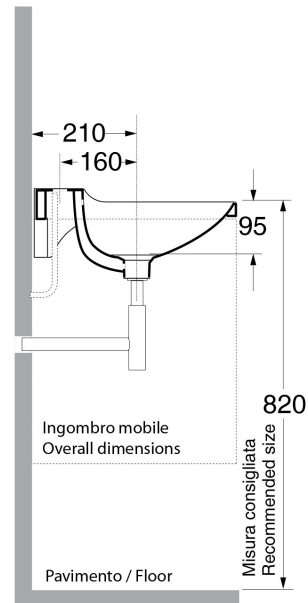

BUDDY

Cod.3404

BUDDY Lavabo 100x42 doppia vasca, appoggio o sospeso monoforo

BUDDY Wall hung or free standing washbasin 100x42 double sink

Collection
Kerasan

Model |
Buddy 3404

Dimensions Metric

1 inch = 2.54 cm
1 inch = 25.4 mm

TRAPS

Linea 53922
Our best seller

Linea 5392

Linea 53925

Linea 53921
Space saving

DRAINS

Linea 53991
Push waste drain (click clack)
with overflow

MOUNTING HARDWARE

Wall-mount installation

Bolts

Vessel/ countertop installation

Silicone (*optional*)

Collection
Kerasan

Model |
Buddy 3404

Dimensions Metric
1 inch = 2.54 cm
1 inch = 25.4 mm

WS[®]