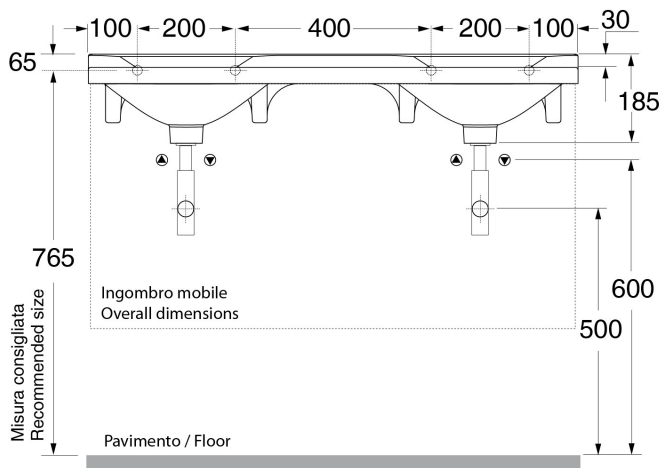

BUDDY

Cod.3404

BUDDY Lavabo 100x42 doppia vasca, appoggio o sospeso monoforo

BUDDY Wall hung or free standing washbasin 100x42 double sink

Collection
Kerasan

Model |
Buddy 3404

Dimensions Metric

1 inch = 2.54 cm
1 inch = 25.4 mm

TRAPS

Linea 53922
Our best seller

Linea 5392

Linea 53925

Linea 53921
Space saving

DRAINS

Linea 53991
Push waste drain (click clack)
with overflow

MOUNTING HARDWARE

Wall-mount installation

Bolts

Vessel/ countertop installation

Silicone (*optional*)

Collection
Kerasan

Model |
Buddy 3404

Dimensions Metric
1 inch = 2.54 cm
1 inch = 25.4 mm

WS[®]