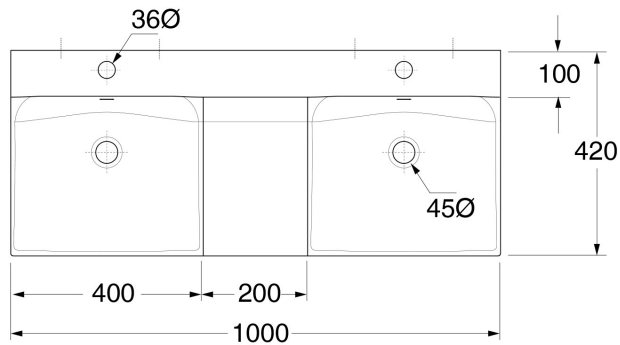

BUDDY

Cod.3404

BUDDY Lavabo 100x42 doppia vasca, appoggio o sospeso monoforo

BUDDY Wall hung or free standing washbasin 100x42 double sink

Collection
Kerasan

Model |
Buddy 3404

Dimensions Metric

1 inch = 2.54 cm
1 inch = 25.4 mm

Wall-mount installation

Bolts

Vessel/ countertop installation

Silicone (*optional*)

Collection
Kerasan

Model |
Buddy 3404

Dimensions Metric
1 inch = 2.54 cm
1 inch = 25.4 mm

WS[®]