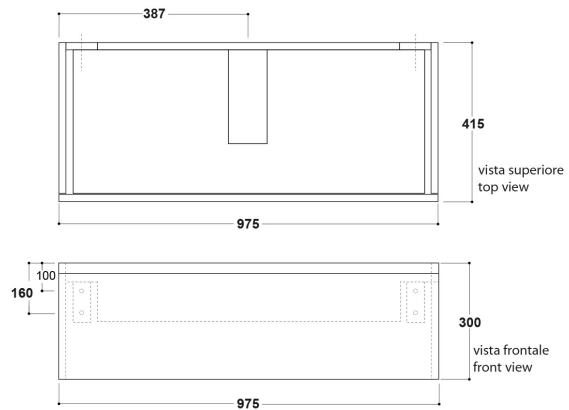

Wall-mount installation

Bolts

Vessel/ countertop installation

Silicone (*optional*)

Collection
Kerasan

Model |
Buddy 3402

Dimensions Metric

1 inch = 2.54 cm
1 inch = 25.4 mm

Collection
Buddy

Model |
Buddy Furniture
Units

Dimensions Metric

1 inch = 2.54 cm

1 inch = 25.4 mm

WS[®]
BATH
COLLECTIONS

1051 Lea Drive - Collegetown, PA 19426

Tel. 215 513 9400 - Fax 610 831 0215

Dimensions Metric
1 inch = 2.54 cm
1 inch = 25.4 mm

WS[®]

BATH
COLLECTIONS

1051 Lea Drive - Collegeville, PA 19426
Tel. 215 513 9400 - Fax 610 831 0215
www.ws bathcollections.com - info@ws bathcollections.com