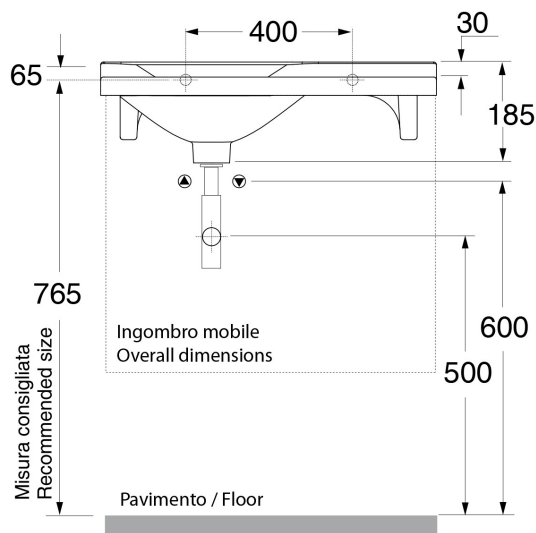

BUDDY

Cod.3402

BUDDY Lavabo 60x42 appoggio o sospeso monoforo

BUDDY One hole wall hung or free standing washbasin 60x42

Collection
Kerasan

Model |
Buddy 3402

Dimensions Metric

1 inch = 2.54 cm
1 inch = 25.4 mm

Wall-mount installation

Bolts

Vessel/ countertop installation

Silicone (*optional*)

Collection
Kerasan

Model |
Buddy 3402

Dimensions Metric

1 inch = 2.54 cm
1 inch = 25.4 mm

Collection
Buddy

Model |
Buddy Furniture
Units

Dimensions Metric

1 inch = 2.54 cm

1 inch = 25.4 mm

WS[®]
BATH
COLLECTIONS

1051 Lea Drive - Collegetown, PA 19426

Tel. 215 513 9400 - Fax 610 831 0215

Dimensions Metric
1 inch = 2.54 cm
1 inch = 25.4 mm

WS[®]

BATH
COLLECTIONS

1051 Lea Drive - Collegeville, PA 19426
Tel. 215 513 9400 - Fax 610 831 0215
www.ws bathcollections.com - info@ws bathcollections.com