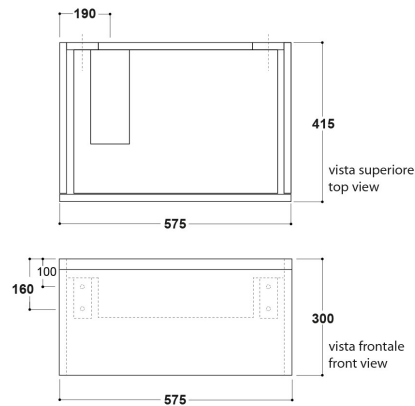

Product Specs Sheets

KERASAN

BUDDY

Cod.9106 - 9107 - 9108 - 9109

BUDDY mobile sospeso

BUDDY wall-mounted cabinet

9106

9107

pavimento finito/floor level

pavimento finito/floor level

9108

9109

Collection
Buddy

Model |
Buddy Furniture
Units

Dimensions Metric

1 inch = 2.54 cm

1 inch = 25.4 mm

WS®
BATH
COLLECTIONS

1051 Lea Drive - Collegetown, PA 19426

Tel. 215 513 9400 - Fax 610 831 0215

www.ws bathcollections.com - info@ws bathcollections.com