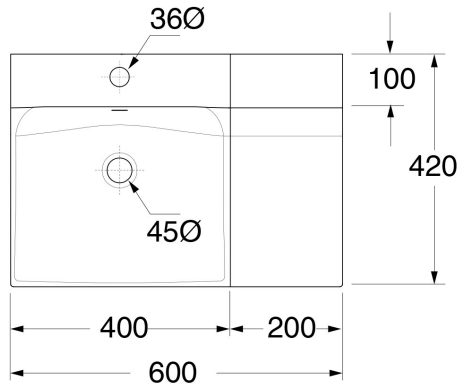

BUDDY

Cod.3402

BUDDY Lavabo 60x42 appoggio o sospeso monoforo

BUDDY One hole wall hung or free standing washbasin 60x42

Collection
Kerasan

Model |
Buddy 3402

Dimensions Metric

1 inch = 2.54 cm
1 inch = 25.4 mm

Wall-mount installation

Bolts

Vessel/ countertop installation

Silicone (*optional*)

Collection
Kerasan

Model |
Buddy 3402

Dimensions Metric

1 inch = 2.54 cm
1 inch = 25.4 mm

Collection
Buddy

Model |
Buddy Furniture
Units

Dimensions Metric

1 inch = 2.54 cm

1 inch = 25.4 mm

WS[®]
BATH
COLLECTIONS

1051 Lea Drive - Collegetown, PA 19426

Tel. 215 513 9400 - Fax 610 831 0215

Dimensions Metric
1 inch = 2.54 cm
1 inch = 25.4 mm

WS[®]

BATH
COLLECTIONS

1051 Lea Drive - Collegeville, PA 19426
Tel. 215 513 9400 - Fax 610 831 0215
www.ws bathcollections.com - info@ws bathcollections.com