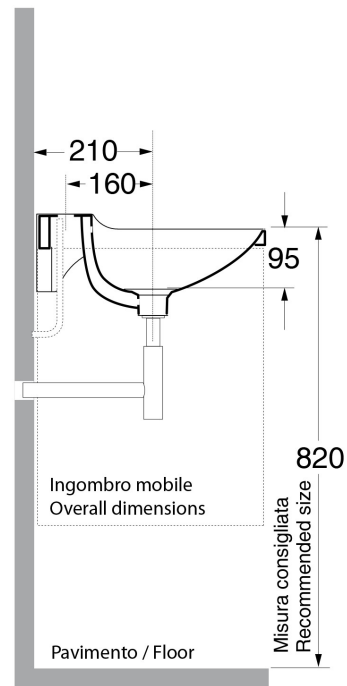

BUDDY

Cod.3402

BUDDY Lavabo 60x42 appoggio o sospeso monoforo

BUDDY One hole wall hung or free standing washbasin 60x42

Collection
Kerasan

Model |
Buddy 3402

Dimensions Metric

1 inch = 2.54 cm
1 inch = 25.4 mm

Wall-mount installation

Bolts

Vessel/ countertop installation

Silicone (*optional*)

Collection
Kerasan

Model |
Buddy 3402

Dimensions Metric

1 inch = 2.54 cm
1 inch = 25.4 mm

Collection
Buddy

Model |
Buddy Furniture
Units

Dimensions Metric

1 inch = 2.54 cm

1 inch = 25.4 mm

WS[®]
BATH
COLLECTIONS

1051 Lea Drive - Collegetown, PA 19426

Tel. 215 513 9400 - Fax 610 831 0215

Dimensions Metric
1 inch = 2.54 cm
1 inch = 25.4 mm

WS[®]

BATH
COLLECTIONS

1051 Lea Drive - Collegeville, PA 19426
Tel. 215 513 9400 - Fax 610 831 0215
www.ws bathcollections.com - info@ws bathcollections.com