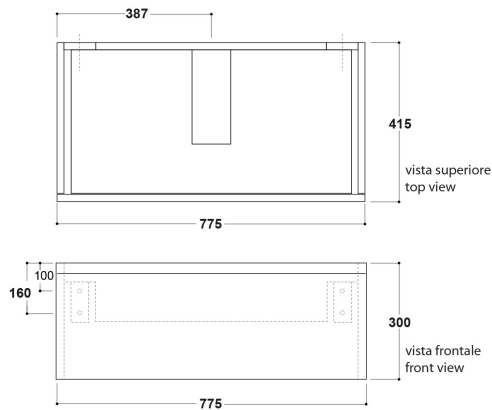

pavimento finito/floor level

pavimento finito/floor level

9108