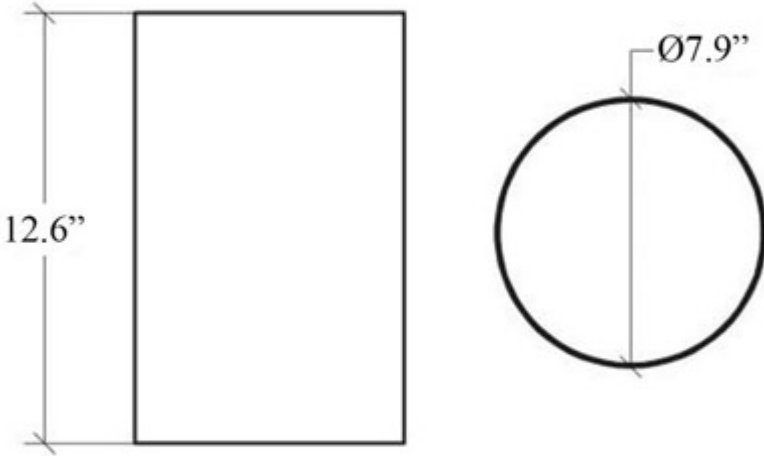

Features

- Waste Paper Basket
- Available in 2 Finishes: Polished Stainless Steel and Matte Black
- Stainless Steel Base (AISI 304)
- Capacity: 4.8 Gallons
- Made in Italy

Basket 5345

SKU# | Option:

- Basket 5345.29 | Polished Stainless Steel
- Basket 5345.22 | Matte Black

Finishes

-  Polished Stainless Steel
-  Matte Black

<p><b>Collection</b> Basket</p>	<p><b>Model  </b> Basket 5345</p>	<p>Dimensions Metric  <i>1 inch = 2.54 cm</i>  <i>1 inch = 25.4 mm</i></p>	 <p>1051 Lea Drive - Collegeville, PA 19426          Tel. 215 513 9400 - Fax 610 831 0215  <a href="http://www.ws bathcollections.com">www.ws bathcollections.com</a> - <a href="mailto:info@ws bathcollectins.com">info@ws bathcollectins.com</a></p>
-------------------------------------	---------------------------------------	--	---

# Product Specs Sheets

**Collection**  
Basket

**Model** |  
Basket 5345

Dimensions Metric  
*1 inch = 2.54 cm*  
*1 inch = 25.4 mm*

1051 Lea Drive - Collegeville, PA 19426  
Tel. 215 513 9400 - Fax 610 831 0215  
[www.ws bathcollections.com](http://www.ws bathcollections.com) - [info@ws bathcollectins.com](mailto:info@ws bathcollectins.com)