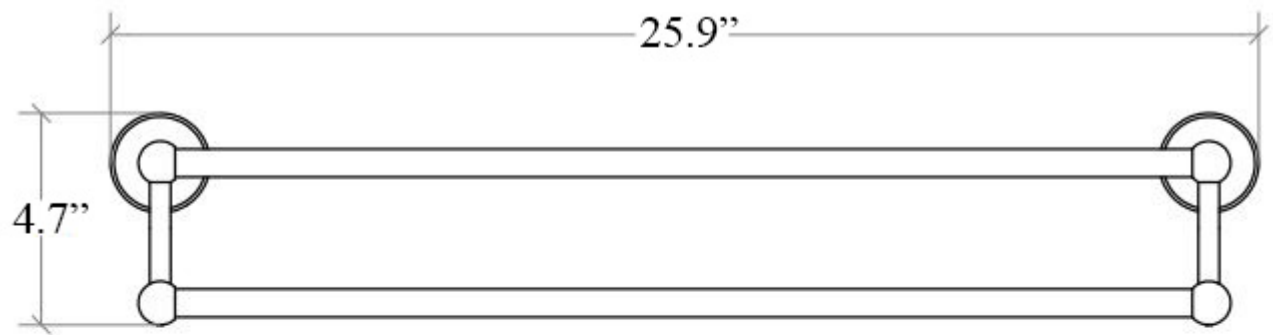

Product Specs Sheets

Collection
Venessia

Model |
Venessia 52917

Dimensions Metric

1 inch = 2.54 cm
1 inch = 25.4 mm

WS[®]
BATH
COLLECTIONS

1051 Lea Drive - Collegeville, PA 19426
Tel. 215 513 9400 - Fax 610 831 0215