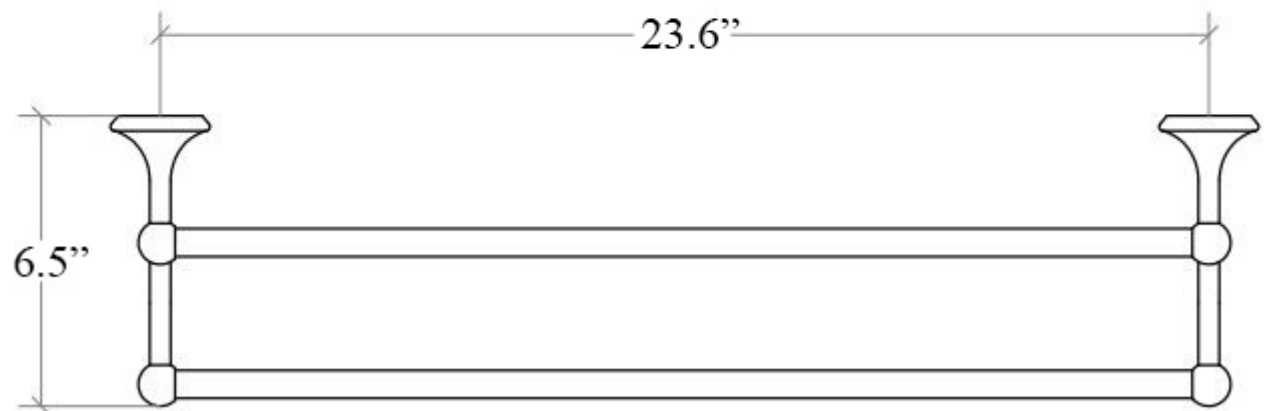

Product Specs Sheets

Collection
Venessia

Model |
Venessia 52917

Dimensions Metric

1 inch = 2.54 cm
1 inch = 25.4 mm

WS[®]
BATH
COLLECTIONS

1051 Lea Drive - Collegeville, PA 19426
Tel. 215 513 9400 - Fax 610 831 0215