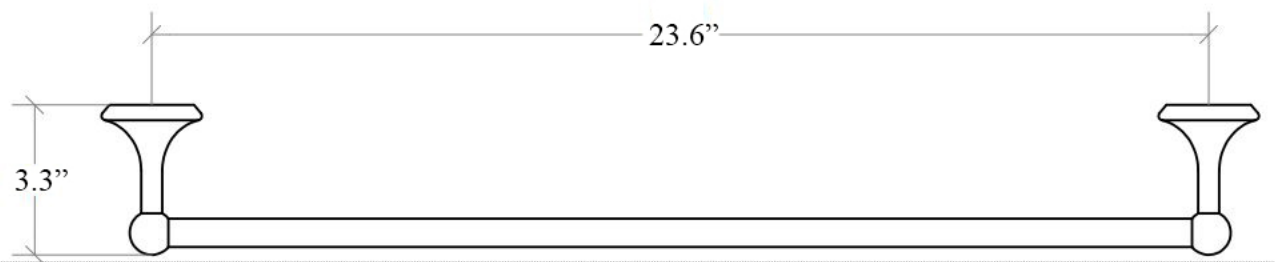

Product Specs Sheets

Collection
Venessia

Model |
Venessia 52916

Dimensions Metric

1 inch = 2.54 cm
1 inch = 25.4 mm

WS[®]
BATH
COLLECTIONS

1051 Lea Drive - Collegeville, PA 19426
Tel. 215 513 9400 - Fax 610 831 0215