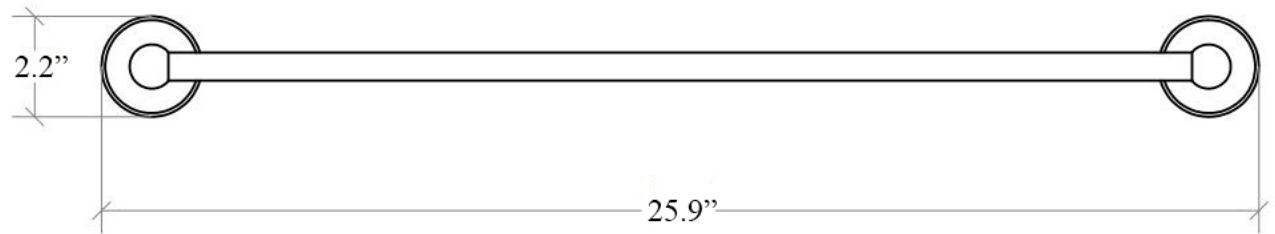

Product Specs Sheets

Collection
Venessia

Model |
Venessia 52916

Dimensions Metric

1 inch = 2.54 cm
1 inch = 25.4 mm

WS[®]
BATH
COLLECTIONS

1051 Lea Drive - Collegeville, PA 19426
Tel. 215 513 9400 - Fax 610 831 0215