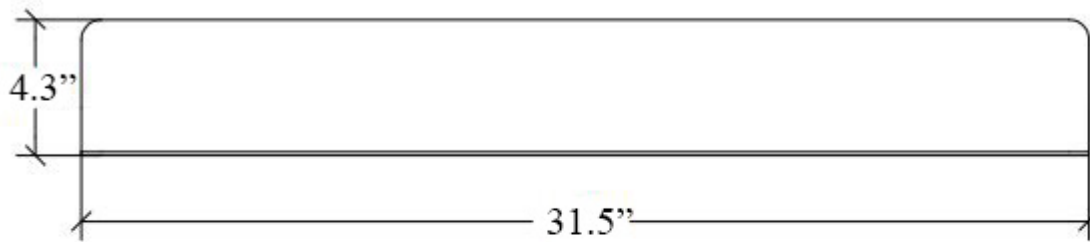

Product Specs Sheets

Collection
Curva

Model |
Curva 5149

Dimensions Metric

1 inch = 2.54 cm
1 inch = 25.4 mm

WS®
BATH
COLLECTIONS

1051 Lea Drive - Collegeville, PA 19426
Tel. 215 513 9400 - Fax 610 831 0215

www.ws bathcollections.com - info@ws bathcollections.com