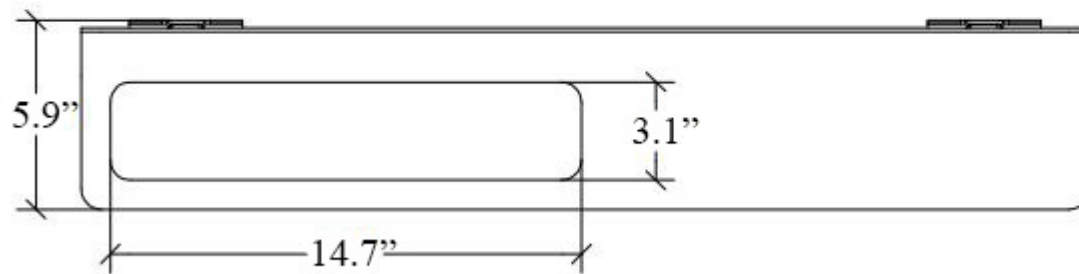

Product Specs Sheets

Collection
Curva

Model |
Curva 5149

Dimensions Metric

1 inch = 2.54 cm
1 inch = 25.4 mm

WS®
BATH
COLLECTIONS

1051 Lea Drive - Collegeville, PA 19426
Tel. 215 513 9400 - Fax 610 831 0215

www.ws bathcollections.com - info@ws bathcollections.com