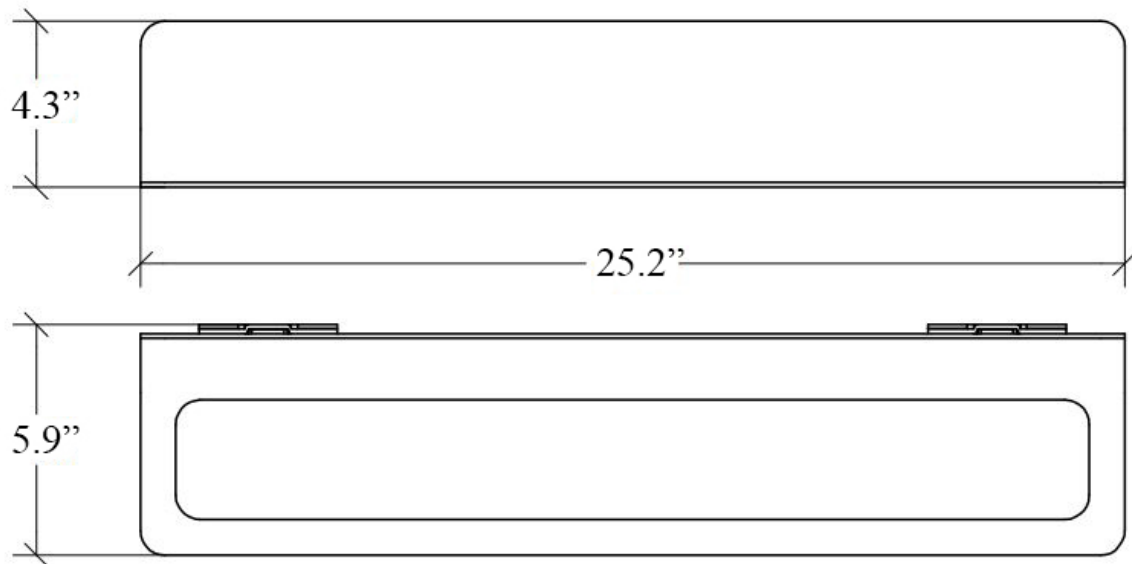

## Finishes

-  Glossy White
-  Matte Black

**Collection**  
Curva

**Model |**  
Curva 5145

**Dimensions Metric**  
*1 inch = 2.54 cm*  
*1 inch = 25.4 mm*

**WS<sup>®</sup>**  
**BATH**  
**COLLECTIONS**

1051 Lea Drive - Collegeville, PA 19426  
Tel. 215 513 9400 - Fax 610 831 0215

# Product Specs Sheets

Collection  
Curva

Model |  
Curva 5145

Dimensions Metric

*1 inch = 2.54 cm*  
*1 inch = 25.4 mm*

**WS**<sup>®</sup>  
**BATH**  
**COLLECTIONS**

1051 Lea Drive - Collegeville, PA 19426  
Tel. 215 513 9400 - Fax 610 831 0215