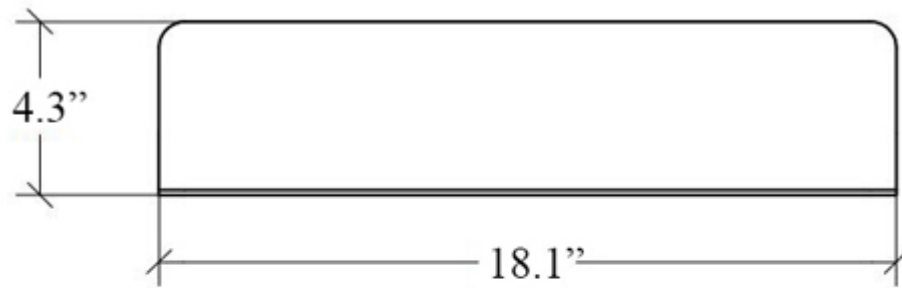

Product Specs Sheets

Collection
Curva

Model |
Curva 5144

Dimensions Metric

1 inch = 2.54 cm
1 inch = 25.4 mm

WS®
BATH
COLLECTIONS

1051 Lea Drive - Collegeville, PA 19426
Tel. 215 513 9400 - Fax 610 831 0215

www.ws bathcollections.com - info@ws bathcollections.com