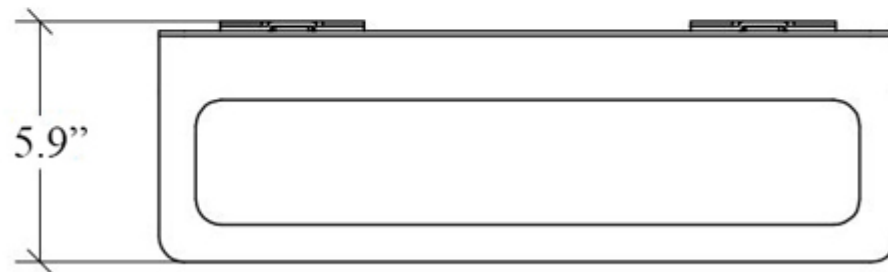

Product Specs Sheets

Collection
Curva

Model |
Curva 5144

Dimensions Metric

1 inch = 2.54 cm
1 inch = 25.4 mm

WS®
BATH
COLLECTIONS

1051 Lea Drive - Collegeville, PA 19426
Tel. 215 513 9400 - Fax 610 831 0215

www.ws bathcollections.com - info@ws bathcollections.com