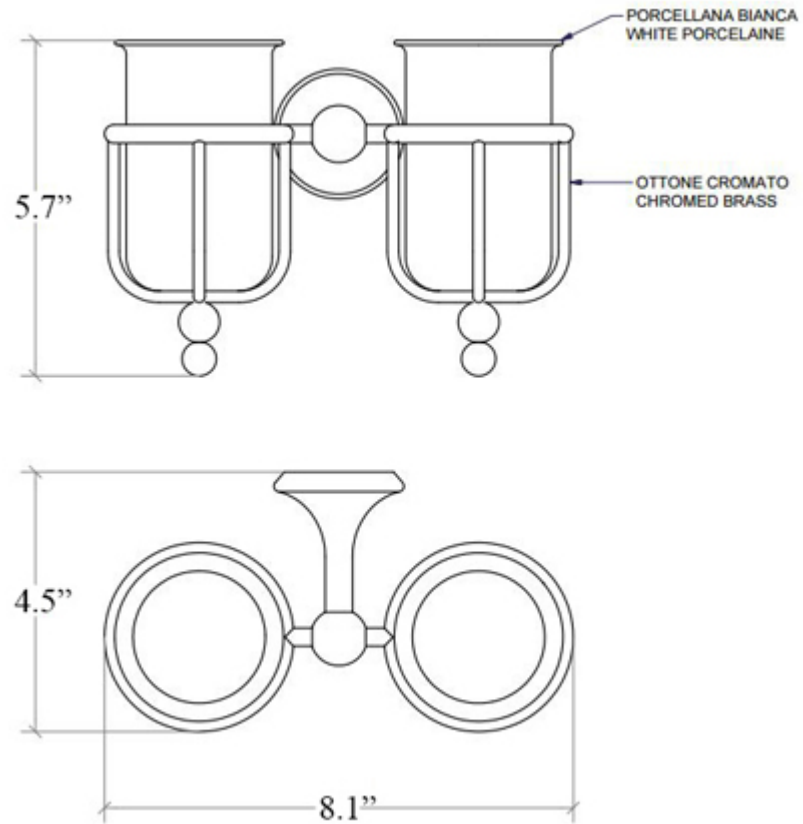

Product Specs Sheets

Collection
Venessia

Model |
Venessia 52903

Dimensions Metric

1 inch = 2.54 cm
1 inch = 25.4 mm

WS[®]
BATH
COLLECTIONS

1051 Lea Drive - Collegeville, PA 19426
Tel. 215 513 9400 - Fax 610 831 0215